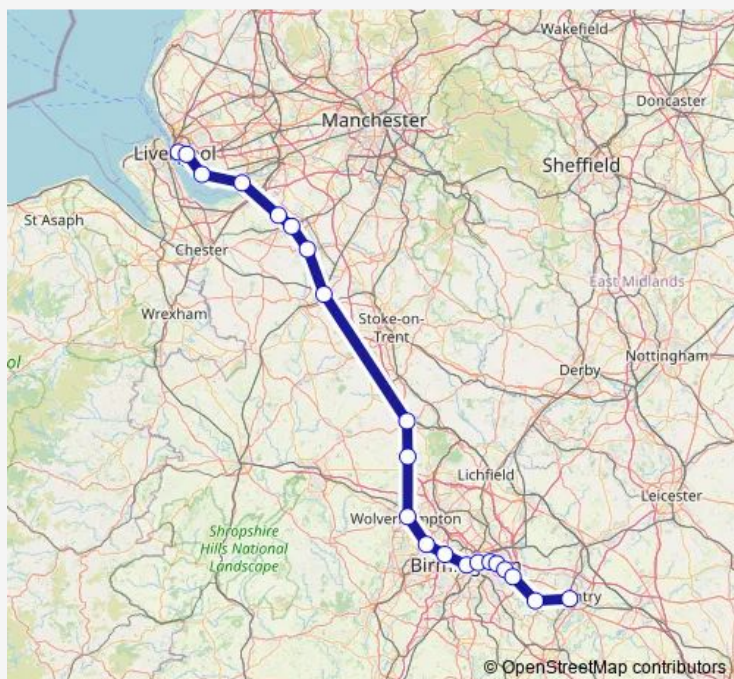

Coventry

Route schedule

Liverpool Lime Street — Coventry

Monday	—
Tuesday	—
Wednesday	—
Thursday	—
Friday	—
Saturday	21:33
Sunday	—

Route info

Direction: Liverpool Lime Street

Stops: 21

Trip Duration: 2 hour 17 min

West Midlands Trains — Liverpool Lime Street - Coventry

## Direction

Liverpool Lime Street — Coventry

20 stops

[Open route schedule](#)

Liverpool Lime Street

Edge Hill

Liverpool South Parkway

Runcorn

## Route schedule

Liverpool Lime Street — Coventry

Monday —

Tuesday —

Wednesday —

Thursday —

Friday —

Saturday 21:33