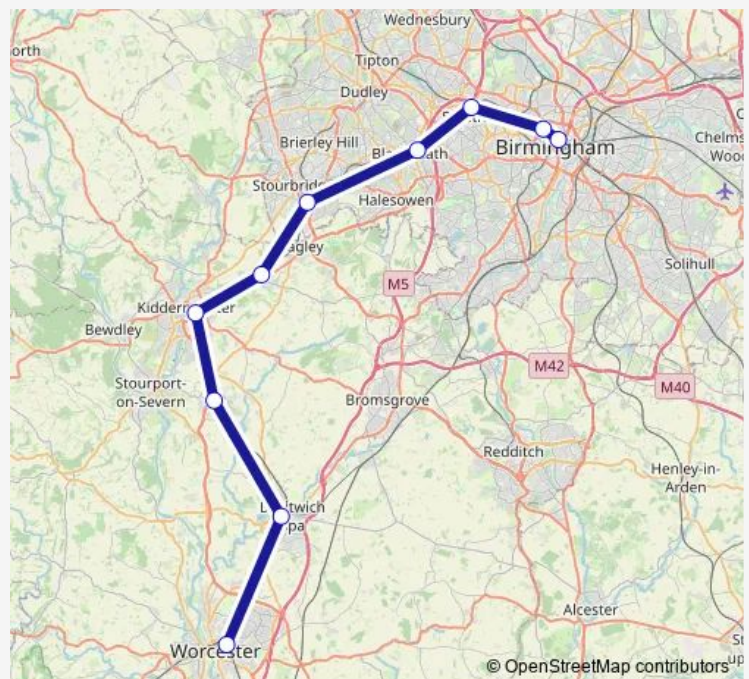

Rail West Midlands Trains Birmingham Snow Hill - Worcester Shrub Hill

[Go to website](#)

Direction

Birmingham Snow Hill — Worcester Shrub Hill

10 stops

[Open route schedule](#)

Birmingham Snow Hill

Jewellery Quarter

Smethwick Galton Bridge

Rowley Regis

Stourbridge Junction

Blakedown

Kidderminster

Hartlebury

Droitwich Spa

Worcester Shrub Hill

Route schedule

Birmingham Snow Hill — Worcester Shrub Hill

Monday

—

Tuesday

—

Wednesday

—

Route info

Direction: Birmingham Snow Hill

Stops: 10

Trip Duration: 0 hour 41 min

West Midlands Trains Rail time schedules and route maps are available in an offline PDF at busmaps.com. Use the busmaps.com website to see live bus times, train schedule or subway schedule, and step-by-step directions for all public transit in Birmingham