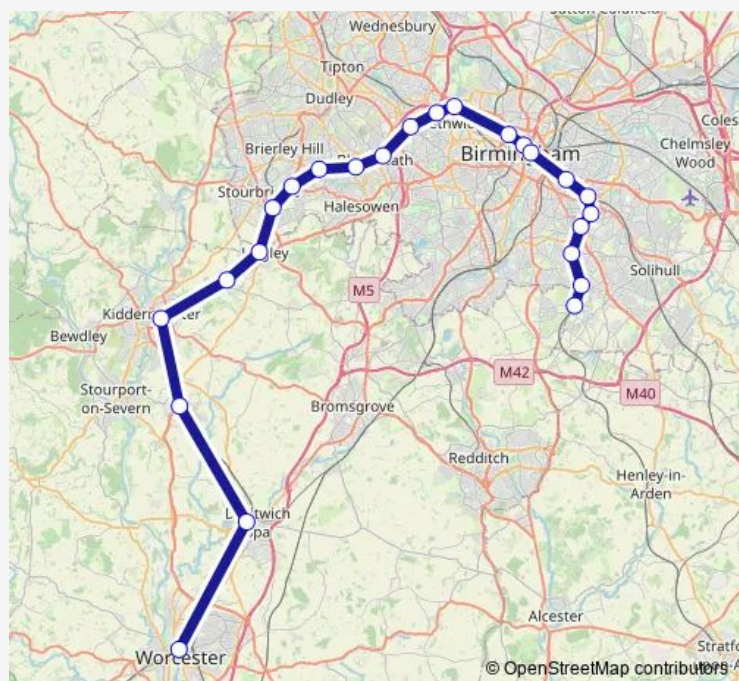

### Direction

Worcester Foregate Street — Whitlocks End

24 stops

[Open route schedule](#)

Worcester Foregate Street

Droitwich Spa

Hartlebury

Kidderminster

### Route schedule

Worcester Foregate Street — Whitlocks End

Monday	—
Tuesday	—
Wednesday	—
Thursday	—
Friday	—
Saturday	22:12
Sunday	—

### Route info

Direction: Worcester Foregate Street

Stops: 24

Trip Duration: 1 hour 41 min

West Midlands Trains — Worcester Foregate Street - Whitlocks End

Yardley Wood

Shirley

Whitlocks End