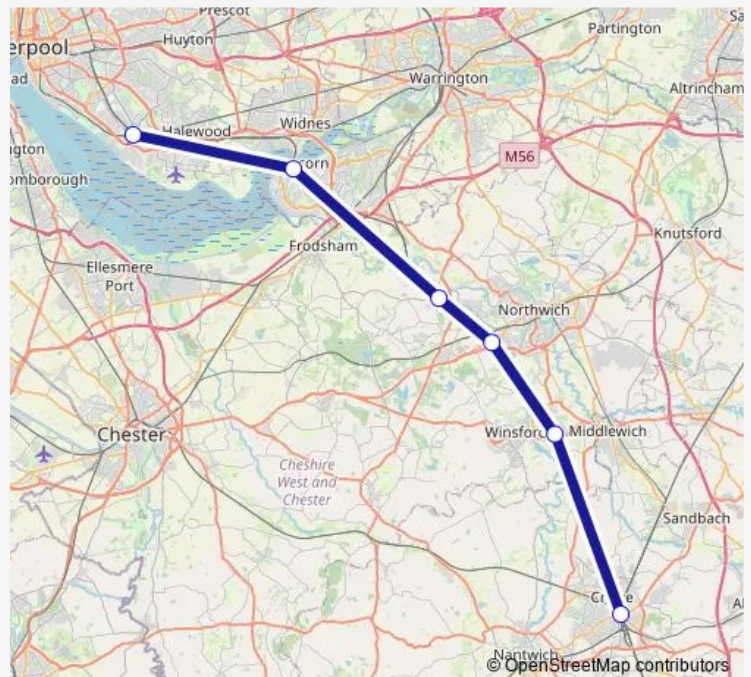

### Direction

Liverpool South Parkway — Crewe

6 stops

[Open route schedule](#)

Liverpool South Parkway

Runcorn

Acton Bridge

Hartford

### Route schedule

Liverpool South Parkway — Crewe

Monday	—
Tuesday	—
Wednesday	—
Thursday	—
Friday	—
Saturday	—
Sunday	22:34-23:50

### Route info

Direction: Liverpool South Parkway

Stops: 6

Trip Duration: 0 hour 41 min

**Direction**

Crewe — Liverpool South Parkway

6 stops

[Open route schedule](#)

Crewe

Winsford

Hartford

Acton Bridge

Runcorn

Liverpool South Parkway