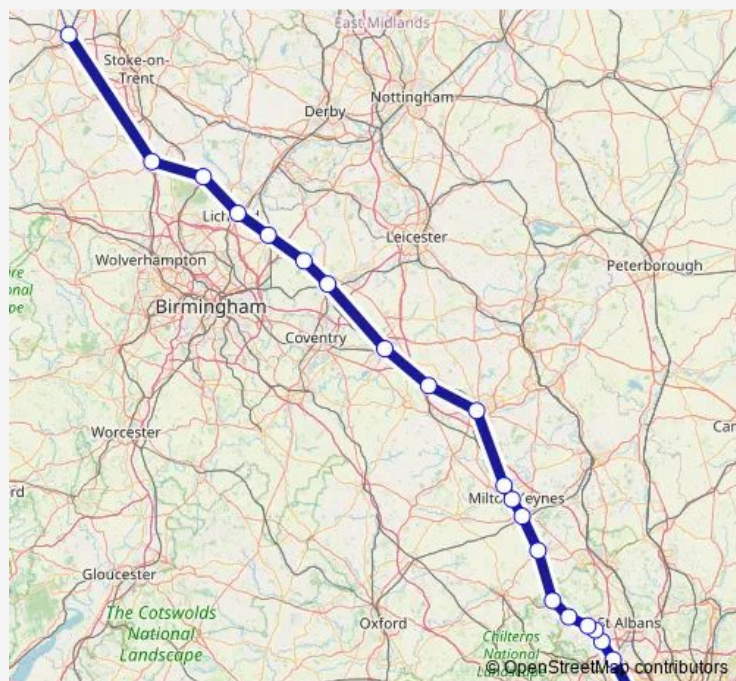

**Direction**

London Euston — Crewe

20 stops

[Open route schedule](#)

- London Euston
- Willesden Junction
- Wembley Central
- Harrow & Wealdstone
- Watford Junction
- Tring
- Bletchley
- Milton Keynes Central
- Rugby
- Nuneaton
- Atherstone
- Tamworth
- Lichfield Trent Valley
- Rugeley Trent Valley
- Stafford
- Stone (Staffs)
- Stoke-on-Trent
- Kidsgrove
- Alsager
- Crewe

Route schedule

London Euston — Crewe

Monday	—
Tuesday	—
Wednesday	—
Thursday	—
Friday	—
Saturday	—
Sunday	19:45

Route info

Direction: London Euston

Stops: 20

Trip Duration: 2 hour 27 min

West Midlands Trains — London Euston - Crewe

## Direction

London Euston — Crewe

22 stops

[Open route schedule](#)

London Euston

Willesden Junction

Wembley Central

Harrow & Wealdstone