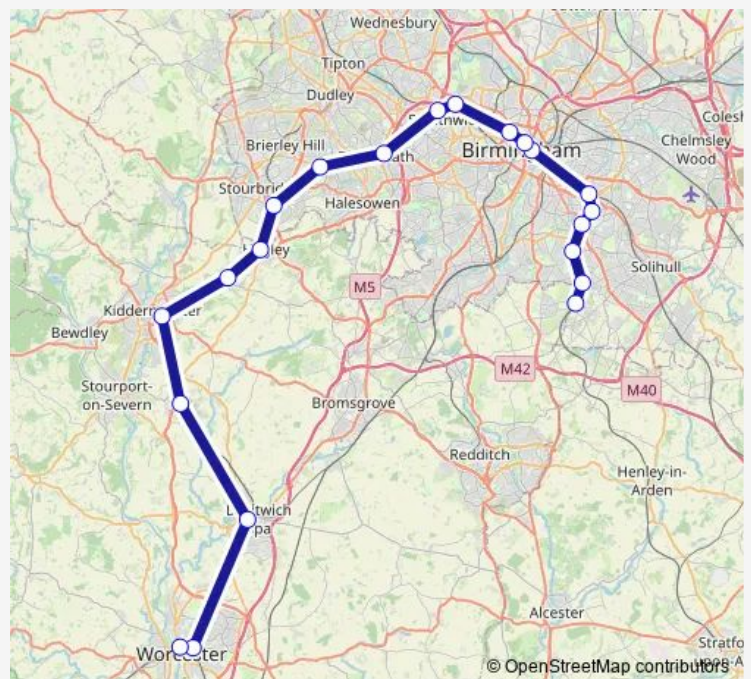

Rail West Midlands Trains Whitlocks End - Worcester Foregate Street

[Go to website](#)

Direction

Whitlocks End — Worcester Foregate Street

21 stops

[Open route schedule](#)

- Whitlocks End
- Shirley
- Yardley Wood
- Hall Green
- Spring Road
- Tyseley
- Birmingham Moor Street
- Birmingham Snow Hill
- Jewellery Quarter
- The Hawthorns
- Smethwick Galton Bridge
- Rowley Regis
- Cradley Heath
- Stourbridge Junction
- Hagley
- Blakedown
- Kidderminster
- Hartlebury
- Droitwich Spa
- Worcester Shrub Hill
- Worcester Foregate Street

Route schedule

Whitlocks End — Worcester Foregate Street

Monday	—
Tuesday	—
Wednesday	—
Thursday	—
Friday	—
Saturday	—
Sunday	09:07

Route info

Direction: Whitlocks End

Stops: 21

Trip Duration: 1 hour 27 min

West Midlands Trains Rail time schedules and route maps are available in an offline PDF at busmaps.com. Use the busmaps.com website to see live bus times, train schedule or subway schedule, and step-by-step directions for all public transit in Birmingham