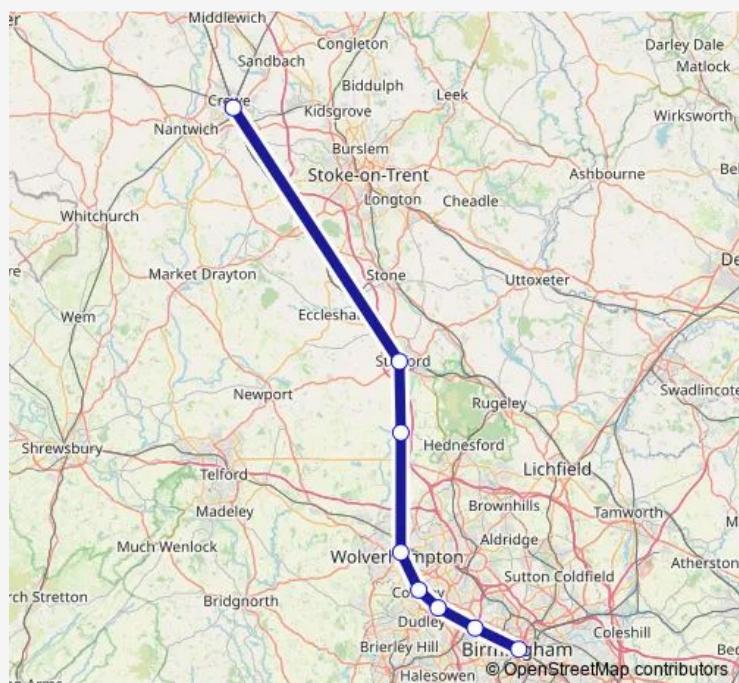

Dudley Port

Wolverhampton

Penkridge

Stafford

Crewe

Route schedule

Birmingham New Street — Crewe

Monday 22:33-23:22

Tuesday 22:33-23:22

Wednesday 22:33-23:22

Thursday 22:33-23:22

Friday 22:33-23:22

Saturday 21:34-22:33

Sunday —

Route info

Direction: Birmingham New Street

Stops: 7

Trip Duration: 1 hour 1 min

West Midlands Trains — Birmingham New Street - Crewe

Direction

Birmingham New Street — Crewe

6 stops

[Open route schedule](#)

Birmingham New Street

Route info

Direction: Birmingham New Street

Stops: 6

Trip Duration: 1 hour 2 min

Direction

Crewe — Birmingham New Street

6 stops

[Open route schedule](#)