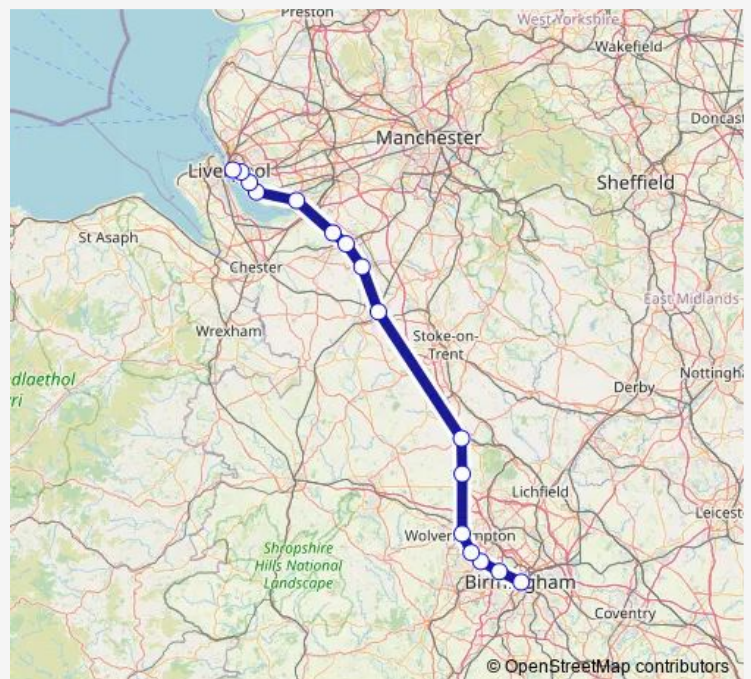

Runcorn

Liverpool South Parkway

Edge Hill

Liverpool Lime Street

Route schedule

Birmingham New Street — Liverpool Lime Street

Monday —

Tuesday —

Wednesday —

Thursday —

Friday —

Saturday 06:31-20:30

Sunday 09:27-21:29

Route info

Direction: Birmingham New Street

Stops: 14

Trip Duration: 1 hour 48 min

Direction

Birmingham New Street — Liverpool Lime Street

16 stops

[Open route schedule](#)

Birmingham New Street

Smethwick Galton Bridge

Dudley Port

Stops: 16

Trip Duration: 1 hour 38 min

Direction

Birmingham New Street — Liverpool Lime Street

14 stops

[Open route schedule](#)

Birmingham New Street

Aston