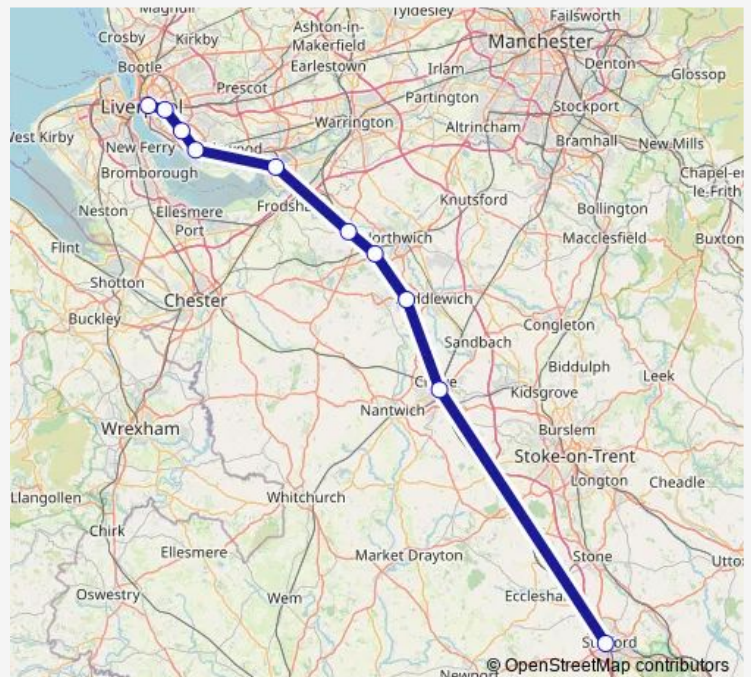

Winsford

Hartford

Acton Bridge

Runcorn

Liverpool South Parkway

Mossley Hill

Edge Hill

Liverpool Lime Street

Route schedule

Stafford — Liverpool Lime Street

Monday —

Tuesday —

Wednesday —

Thursday —

Friday —

Saturday 07:11-21:11

Sunday 10:07-22:11

Route info

Direction: Stafford

Stops: 10

Trip Duration: 1 hour 7 min

Direction

Liverpool Lime Street — Stafford

10 stops

Stops: 10

Trip Duration: 1 hour 8 min

Direction

Liverpool Lime Street — Stafford

9 stops

[Open route schedule](#)

Liverpool Lime Street

Edge Hill