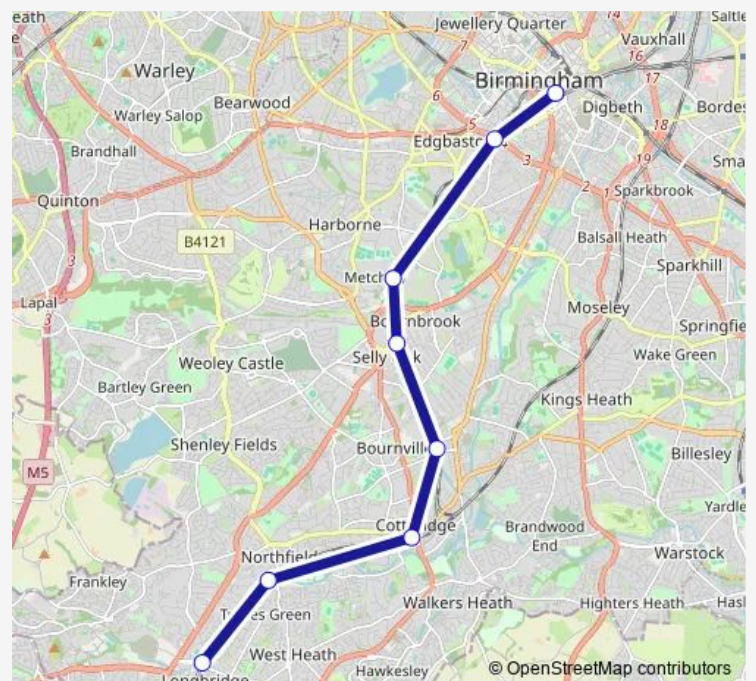

Rail West Midlands Trains Longbridge - Birmingham New Street

[Go to website](#)

Direction

Longbridge — Birmingham New Street

8 stops

[Open route schedule](#)

Longbridge

Northfield

Kings Norton

Bournville

Selly Oak

University (Birmingham)

Five Ways

Birmingham New Street

Route schedule

Longbridge — Birmingham New Street

Friday

—

Saturday

—

Sunday

09:13

Route info

Direction: Longbridge

Stops: 8

Trip Duration: 0 hour 20 min

West Midlands Trains Rail time schedules and route maps are available in an offline PDF at busmaps.com. Use the busmaps.com website to see live bus times, train schedule or subway schedule, and step-by-step directions for all public transit in Birmingham