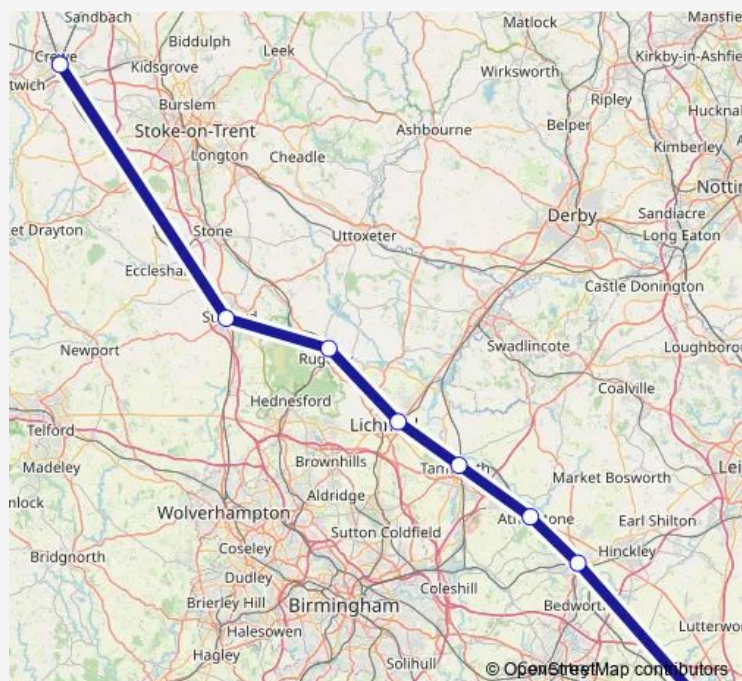

Rail West Midlands Trains Crewe - Rugby

[Go to website](#)

Direction

Rugby — Crewe

8 stops

[Open route schedule](#)

Rugby

Nuneaton

Atherstone

Tamworth

Lichfield Trent Valley

Rugeley Trent Valley

Stafford

Crewe

Route schedule

Rugby — Crewe

Monday	—
Tuesday	—
Wednesday	—
Thursday	—
Friday	—
Saturday	07:39-21:46
Sunday	13:41-19:41

Route info

Direction: Rugby

Stops: 8

Trip Duration: 1 hour 18 min

West Midlands Trains — Crewe - Rugby

Direction

Crewe — Rugby

8 stops

[Open route schedule](#)

Crewe

Stafford

Rugeley Trent Valley

Lichfield Trent Valley

Tamworth

Atherstone