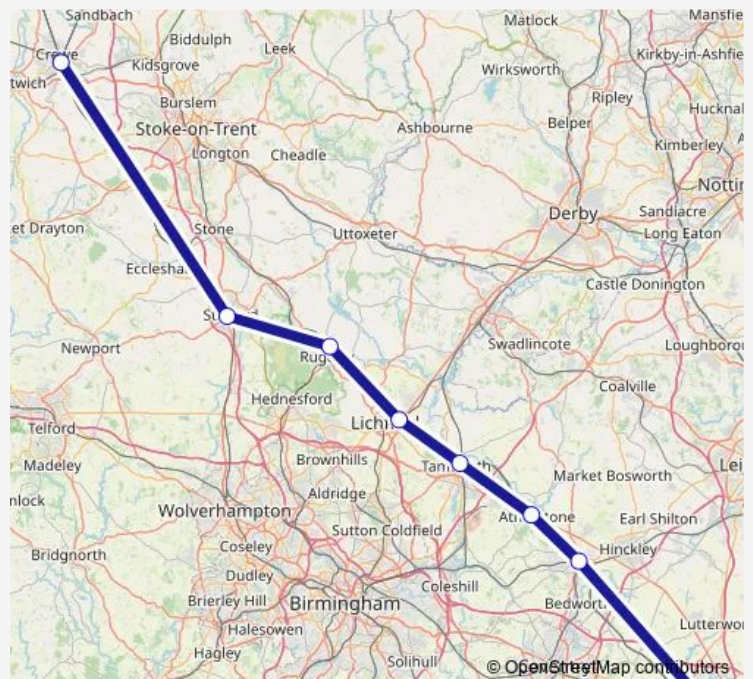

Rail West Midlands Trains Crewe - Rugby

[Go to website](#)

Direction

Rugby — Crewe

9 stops

[Open route schedule](#)

- Rugby
- Nuneaton
- Atherstone
- Polesworth
- Tamworth
- Lichfield Trent Valley
- Rugeley Trent Valley
- Stafford
- Crewe

Route schedule

Rugby — Crewe

Monday	—
Tuesday	—
Wednesday	—
Thursday	—
Friday	—
Saturday	06:25
Sunday	—

Route info

Direction: Rugby

Stops: 9

Trip Duration: 1 hour 15 min

Direction

Rugby — Crewe

8 stops

[Open route schedule](#)

Rugby

Nuneaton

Atherstone

Tamworth

Lichfield Trent Valley

Monday 22:13

Tuesday 22:13

Wednesday 22:13

Thursday 22:13

Friday 22:13

Saturday 06:06-20:13

Sunday 12:13-21:13

Route info