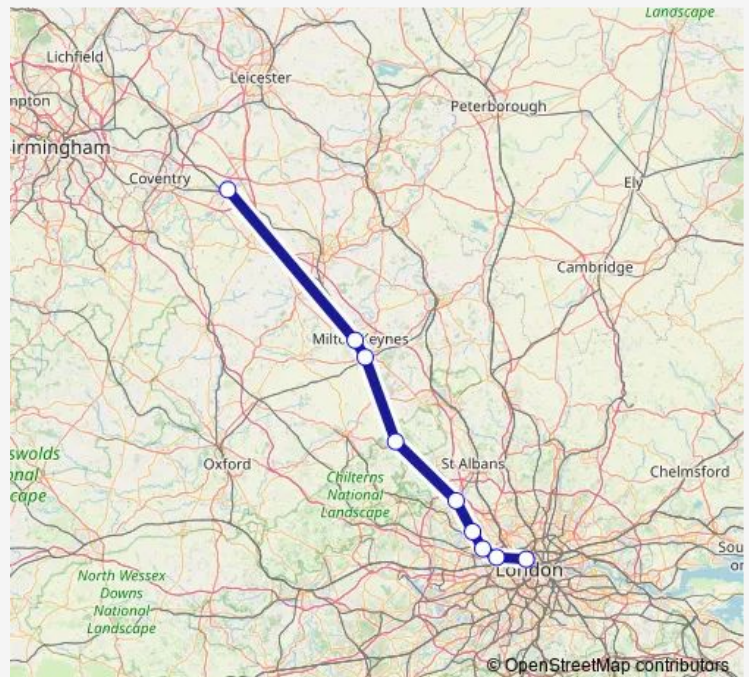

Rail West Midlands Trains Rugby - London Euston

[Go to website](#)

Direction

Rugby — London Euston

17 stops

[Open route schedule](#)

- Rugby
- Long Buckby
- Northampton
- Wolverton
- Milton Keynes Central
- Bletchley
- Leighton Buzzard
- Cheddington
- Tring
- Berkhamsted
- Hemel Hempstead
- Watford Junction
- Bushey
- Harrow & Wealdstone
- Wembley Central
- Willesden Junction
- London Euston

Route schedule

Rugby — London Euston

Monday	—
Tuesday	—
Wednesday	—
Thursday	—
Friday	—
Saturday	—
Sunday	21:27

Route info

Direction: Rugby

Stops: 17

Trip Duration: 1 hour 51 min

Direction

London Euston — Rugby

16 stops

[Open route schedule](#)

London Euston

Willesden Junction

Wembley Central

Harrow & Wealdstone

Watford Junction