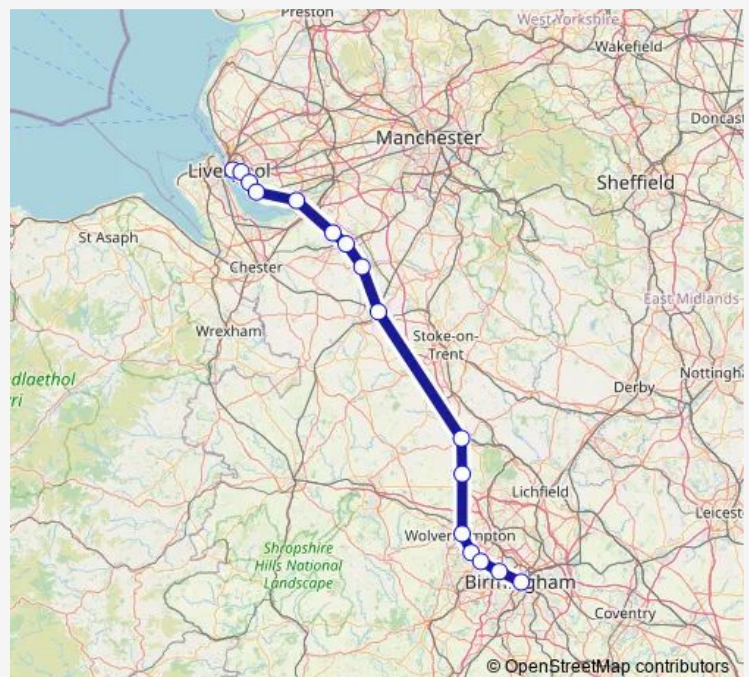

Rail West Midlands Trains Liverpool Lime Street - Birmingham New Street

[Go to website](#)

Direction

Liverpool Lime Street — Birmingham New Street

16 stops

[Open route schedule](#)

Liverpool Lime Street

Edge Hill

Monday 06:08-21:33

Tuesday 06:08-21:33

Wednesday 06:08-21:33

Thursday 06:08-21:33

Friday 06:08-21:33

Saturday 06:07-21:33

Sunday 10:33-21:33

Route info

Direction: Liverpool Lime Street

Stops: 16

Trip Duration: 1 hour 44 min

Direction

Liverpool Lime Street — Birmingham New Street

13 stops

[Open route schedule](#)

Liverpool Lime Street

Saturday

06:33-20:33

Sunday

10:33-21:33

Route info

Direction: Liverpool Lime Street

Stops: 13

Trip Duration: 1 hour 49 min