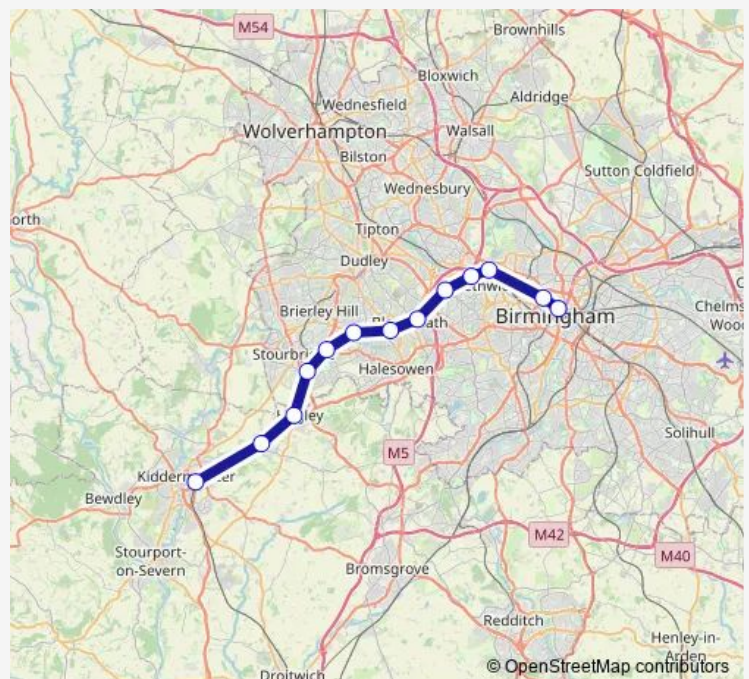

Jewellery Quarter

Birmingham Snow Hill

Route schedule

Kidderminster — Birmingham Snow Hill

Monday 19:22-20:52

Tuesday 19:22-20:52

Wednesday 19:22-20:52

Thursday 19:22-20:52

Friday 19:22-20:52

Saturday 21:52

Sunday —

Route info

Direction: Kidderminster

Stops: 12

Trip Duration: 0 hour 39 min

Direction

Birmingham Snow Hill — Kidderminster

12 stops

[Open route schedule](#)

Birmingham Snow Hill

Jewellery Quarter

The Hawthorns

Smethwick Galton Bridge

Langley Green

Rowley Regis

Old Hill

Cradley Heath

Lye (West Midlands)

Stourbridge Junction

Blakedown

Kidderminster

Route schedule