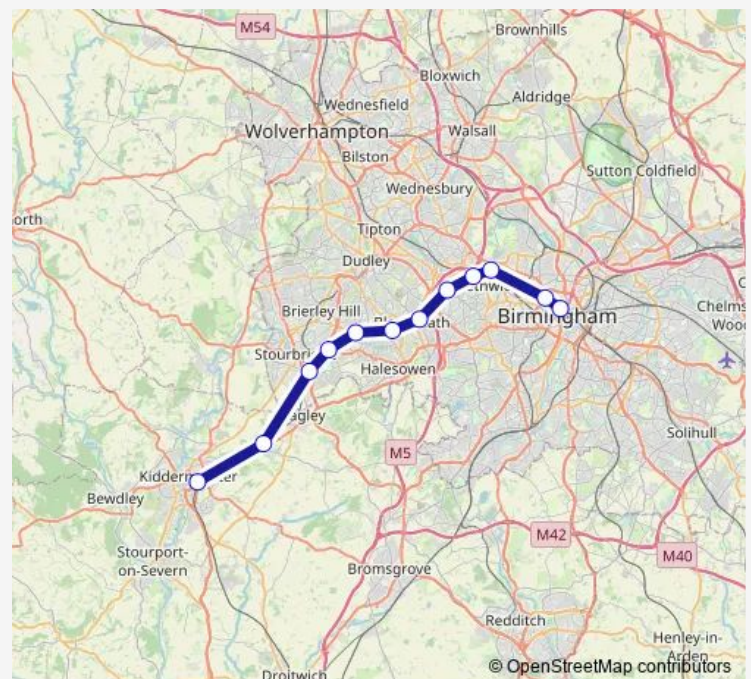

Rail West Midlands Trains Kidderminster - Birmingham Snow Hill

[Go to website](#)

Direction

Kidderminster — Birmingham Snow Hill

12 stops

[Open route schedule](#)

Kidderminster

Blakedown

Jewellery Quarter

Birmingham Snow Hill

Route schedule

Kidderminster — Birmingham Snow Hill

Monday 19:22-20:52

Tuesday 19:22-20:52

Wednesday 19:22-20:52

Thursday 19:22-20:52

Friday 19:22-20:52

Saturday 21:52

Sunday —

Route info

Direction: Kidderminster

Stops: 12

Trip Duration: 0 hour 39 min

Direction

Rowley Regis

Old Hill

Cradley Heath

Lye (West Midlands)

Stourbridge Junction

Blakedown

Kidderminster

Route schedule