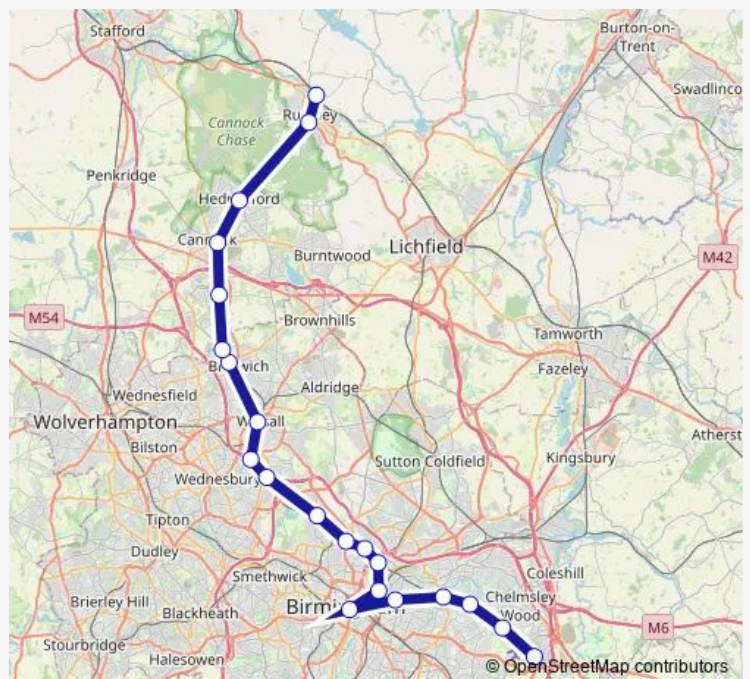

Rail West Midlands Trains Birmingham International - Rugeley Trent Valley

[Go to website](#)

Direction

Rugeley Trent Valley — Birmingham International

16 stops

[Open route schedule](#)

- Rugeley Trent Valley
- Rugeley Town
- Hednesford
- Cannock
- Landywood
- Bloxwich North
- Bloxwich
- Walsall
- Bescot Stadium
- Tame Bridge Parkway
- Birmingham New Street
- Adderley Park
- Stechford
- Lea Hall
- Marston Green
- Birmingham International

Route schedule

Rugeley Trent Valley — Birmingham International

Monday	06:50-20:50
Tuesday	06:50-20:50
Wednesday	06:50-20:50
Thursday	06:50-20:50
Friday	06:50-20:50
Saturday	06:50-19:50
Sunday	09:50-19:50

Route info

Direction: Rugeley Trent Valley

Stops: 16

Trip Duration: 1 hour 18 min

West Midlands Trains — Birmingham International - Rugeley Trent Valley

Direction

Rugeley Trent Valley — Birmingham International

15 stops

[Open route schedule](#)

Rugeley Trent Valley

Rugeley Town

Hednesford

Cannock

Landywood

Bloxwich North