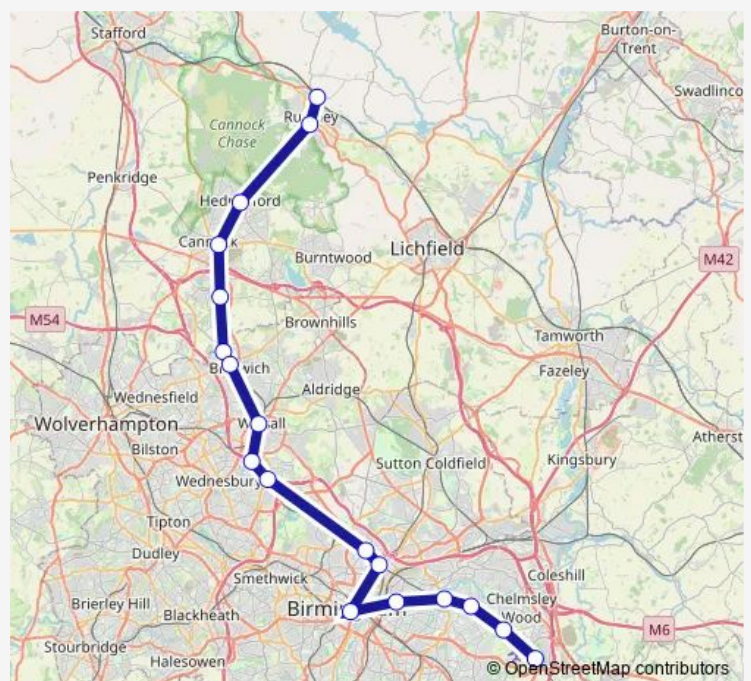

Rail West Midlands Trains Birmingham International - Rugeley Trent Valley

[Go to website](#)

Direction

Rugeley Trent Valley — Birmingham International

16 stops

[Open route schedule](#)

- Rugeley Trent Valley
- Rugeley Town
- Hednesford
- Cannock
- Landywood
- Bloxwich North
- Bloxwich
- Walsall
- Bescot Stadium
- Tame Bridge Parkway
- Birmingham New Street
- Adderley Park
- Stechford
- Lea Hall
- Marston Green
- Birmingham International

Route schedule

Rugeley Trent Valley — Birmingham International

Monday	06:50-20:50
Tuesday	06:50-20:50
Wednesday	06:50-20:50
Thursday	06:50-20:50
Friday	06:50-20:50
Saturday	06:50-19:50
Sunday	09:50-19:50

Route info

Direction: Rugeley Trent Valley

Stops: 16

Trip Duration: 1 hour 18 min

West Midlands Trains — Rugeley Trent Valley - Birmingham International

Direction

Rugeley Trent Valley — Birmingham International

15 stops

[Open route schedule](#)

Rugeley Trent Valley

Rugeley Town

Hednesford

Cannock

Landywood

Bloxwich North