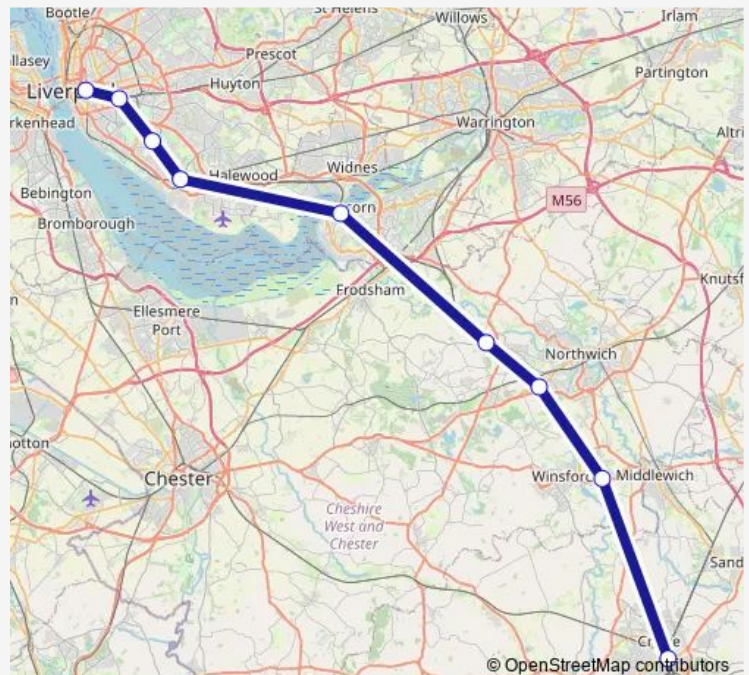

Wednesday 20:08

Thursday 20:08

Friday 20:08

Saturday —

Sunday —

Route info

Direction: Liverpool Lime Street

Stops: 8

Trip Duration: 0 hour 42 min

Direction

Liverpool Lime Street — Crewe

8 stops

[Open route schedule](#)

Liverpool Lime Street

Edge Hill

Liverpool South Parkway

Stops: 8

Trip Duration: 0 hour 45 min

Direction

Liverpool Lime Street — Crewe

7 stops

[Open route schedule](#)

Liverpool Lime Street

Edge Hill

Route info

Direction: Liverpool Lime Street

Stops: 7

Trip Duration: 0 hour 34 min

Direction

Crewe — Liverpool Lime Street

9 stops

[Open route schedule](#)