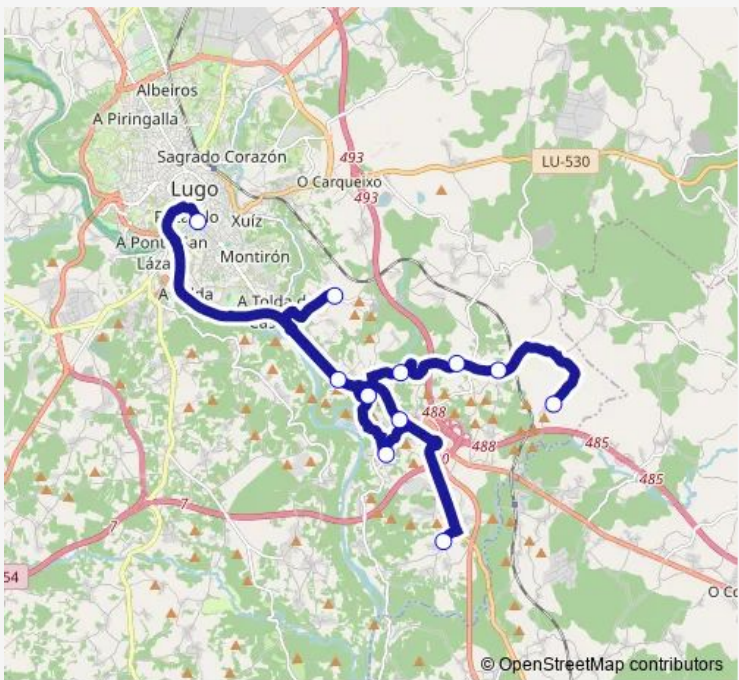

Bus Xg732007 IES Nosa Sra. dos Ollos Grandes - San Vicente de Coeo

[Go to website](#)

Direction
 SAN Vicente DE Coeo — IES Nosa Sra. DOS Ollos G
 11 stops
[Open route schedule](#)

- SAN Vicente DE Coeo
- Recemil
- Vilar DE CAS (Marquesiña)
- San Mamede
- Nadela II (Campo DA Feira)
- Santa Comba I (Parrillada)
- S. Xoan DE Pena
- Conturiz (Torre Nuñes Bal)
- Conturiz Taberna Inglesa
- Bosende
- IES Nosa Sra. DOS Ollos G

Route schedule
 SAN Vicente DE Coeo — IES Nosa Sra. DOS Ollos G

Monday	07:43
Tuesday	07:43
Wednesday	07:43
Thursday	07:43
Friday	07:53
Saturday	—
Sunday	—

Route info
 Direction: SAN Vicente DE Coeo
 Stops: 11
 Trip Duration: 0 hour 37 min

Route schedule

IES Nosa Sra. DOS Ollos G — SAN Vicente DE Coeo

Monday 14:40

Tuesday 14:40

Wednesday 14:40

Thursday 14:40

Friday 14:15

Saturday —

Sunday —

Route info

Direction: IES Nosa Sra. DOS Ollos G

Stops: 11

Trip Duration: 0 hour 37 min

Xg732007 Bus time schedules and route maps are available in an offline PDF at busmaps.com. Use the busmaps.com website to see live bus times, train schedule or subway schedule, and step-by-step directions for all public transit in Lugo