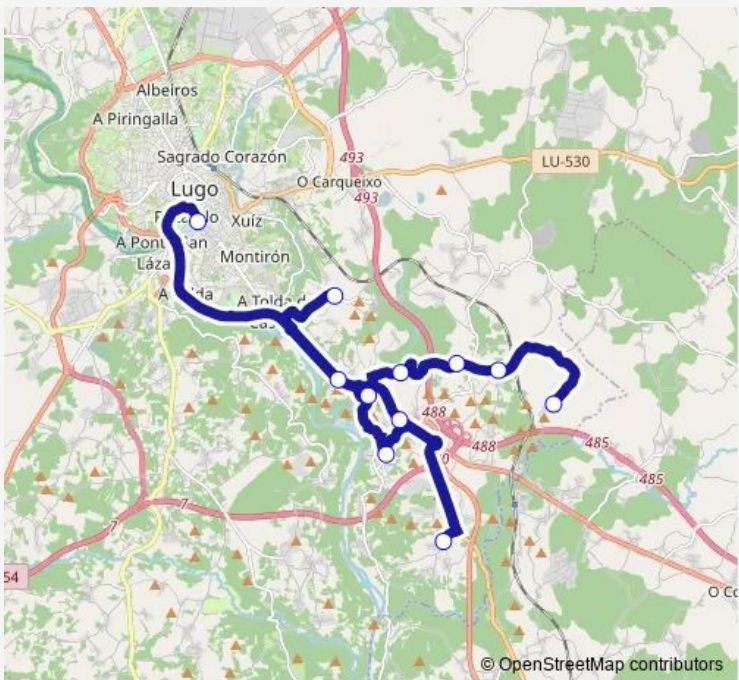

Bus XG732007 IES Nosa Sra. dos Ollos Grandes - San Vicente de Coeo

[Go to website](#)

Direction
 SAN Vicente DE Coeo — IES Nosa Sra. DOS Ollos G
 11 stops
[Open route schedule](#)

- SAN Vicente DE Coeo
- Recemil
- Vilar DE CAS (Marquesiña)
- San Mamede
- Nadela II (Campo DA Feira)
- Santa Comba I (Parrillada)
- S. Xoan DE Pena
- Conturiz (Torre Nuñes Bal)
- Conturiz Taberna Inglesa
- Bosende
- IES Nosa Sra. DOS Ollos G

Route schedule
 SAN Vicente DE Coeo — IES Nosa Sra. DOS Ollos G

Monday	07:43
Tuesday	07:43
Wednesday	07:43
Thursday	—
Friday	07:53
Saturday	—
Sunday	—

Route info
 Direction: SAN Vicente DE Coeo
 Stops: 11
 Trip Duration: 0 hour 37 min

IES Nosa Sra. DOS Ollos G — SAN Vicente DE Coeo

Monday	14:40
Tuesday	14:40
Wednesday	14:40
Thursday	—
Friday	14:15
Saturday	—
Sunday	—

Route info

Direction: IES Nosa Sra. DOS Ollos G

Stops: 11

Trip Duration: 0 hour 37 min

The schedule is provided in the local timezone. Times with "(+1)" indicate departures on the next day.

PDF file created on 2025-01-16

2024 BusMaps.com - All Rights Reserved