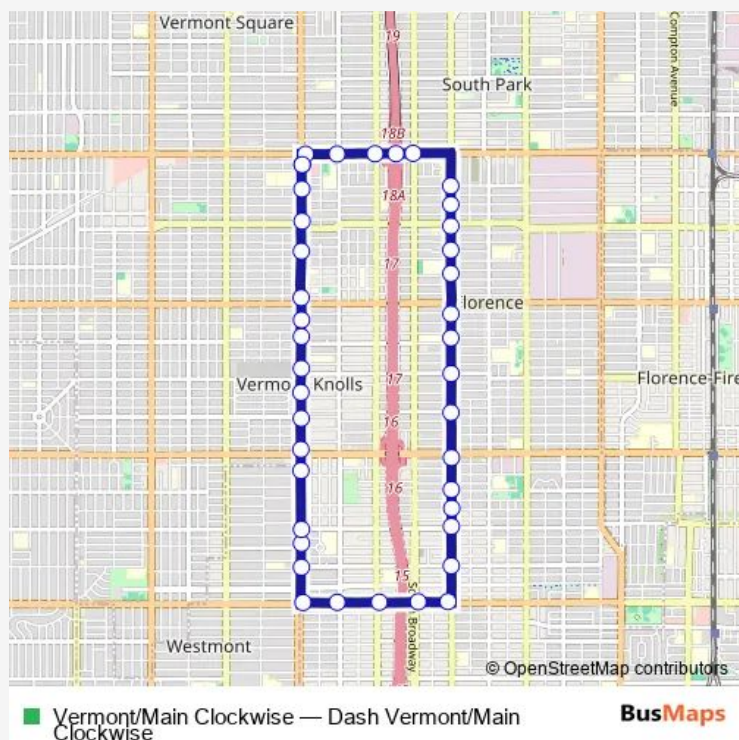

Main St & 66th St (Southbound)

Main St & 69th St (Southbound)

Main St & 73rd St (Southbound)

Main St & 76th St (Southbound)

Main St & 79th St (Southbound)

Main St & 83rd St (Southbound)

Main St & Manchester Ave (Southbound)

Main St & 88th Pl (Southbound)

Main St & 90th St

Main St & 92nd St (Southbound)

Main St & Colden Ave (Southbound)

Century Blvd & Main St (Westbound)

Route schedule

Vermont Ave. & 59th St. — Vermont Ave. & 59th St.

Monday	06:00-19:00
Tuesday	06:00-19:00
Wednesday	06:00-19:00
Thursday	06:00-19:00
Friday	06:00-19:00
Saturday	09:00-18:00
Sunday	09:00-18:00

Route info

Direction: Vermont Ave. & 59th St.

Stops: 40

Trip Duration: 0 hour 35 min

Century Blvd & Broadway (Westbound)

Century Blvd & Figueroa St (Westbound)

Century Blvd & Hoover St (Westbound)

Century Blvd & Vermont Ave (Westbound)

Vermont Ave & Colden Ave (Northbound)

Vermont Ave & 94th St (Northbound)