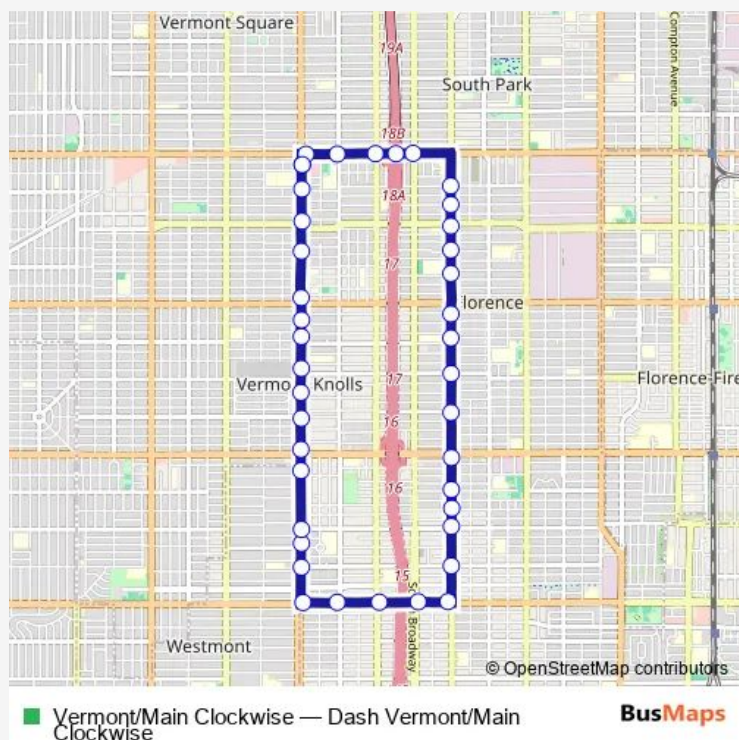

### Direction

Vermont Ave. & 59th St. — Vermont Ave. & 59th St.

40 stops

[Open route schedule](#)

Vermont Ave. & 59th St.

Slauson Ave & Vermont Ave (Eastbound)

Slauson Ave & Hoover St (Eastbound)

Slauson & Figueroa St. (Eastbound)

Main St & 92nd St (Southbound)

Main St & Colden Ave (Southbound)

Century Blvd & Main St (Westbound)

### Route schedule

Vermont Ave. & 59th St. — Vermont Ave. & 59th St.

Monday	06:00-19:00
Tuesday	06:00-19:00
Wednesday	06:00-19:00
Thursday	06:00-19:00
Friday	06:00-19:00
Saturday	09:00-18:00
Sunday	09:00-18:00

### Route info

Direction: Vermont Ave. & 59th St.

Stops: 40

Trip Duration: 0 hour 40 min

Century Blvd & Broadway (Westbound)

Century Blvd & Figueroa St (Westbound)

Century Blvd & Hoover St (Westbound)

Century Blvd & Vermont Ave (Westbound)