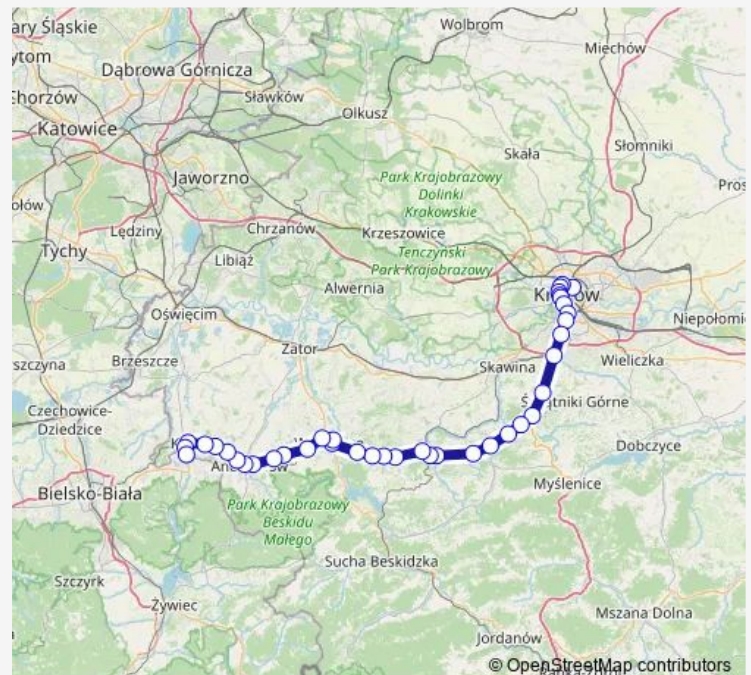

Bus A40

[Go to website](#)

Direction

Kraków Mda — Kęty Zml

39 stops

[Open route schedule](#)

Kraków Mda

Kraków Radio Kraków

Kraków Plac Inwalidów

Kraków AGH/Ur

Kraków Muzeum Narodowe

Kraków Jubilat

Kraków Rondo Grunwaldzkie

Kraków Rondo Matecznego

Kraków Łagiewniki

Kraków Borek Fałęcki

Kraków Opatkowice

Mogilany Ośrodek Zdrowia

Głogoczów Podlesie

Głogoczów II Stawy

Krzywaczka

Biertowice Skrzyżowanie

Izdebnik li

Brody Skrzyżowanie

Kalwaria Zebrzydowska D.A.

Kalwaria Zebrzydowska Jagiellońska

Barwałd Górny

Route schedule

Kraków Mda — Kęty Zml

Monday 05:50-19:45

Tuesday 05:50-19:45

Wednesday 05:50-19:45

Thursday 05:50-19:45

Friday 05:50-19:45

Saturday 08:50-17:20

Sunday 08:50-17:20

Route info

Direction: Kraków Mda

Stops: 39

Trip Duration: 1 hour 57 min

A40

BusMaps