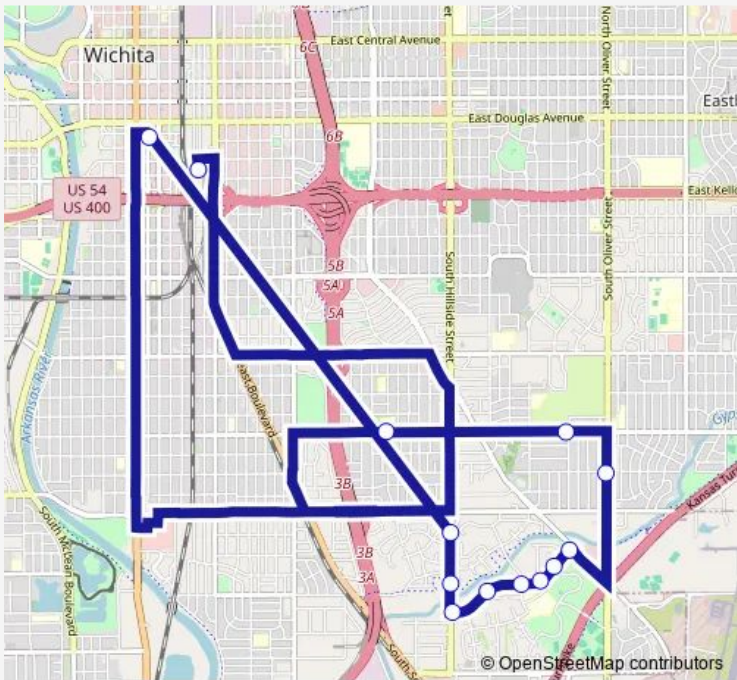

[Go to website](#)

Direction
 Transit Operations Center — Douglas and Grove Ob
 13 stops
[Open route schedule](#)

- Transit Operations Center
- Mt. Vernon and Crestway Ob
- Oliver and Kinkaid Ob
- Ross Pkwy and Geo Wash Blvd Ib
- Ross Pkwy and Jewett Ib
- Ross Parkway and Fees Inbound
- Ross Pkwy and Roosevelt Ib
- Ross Pkwy and Leahy Ct Ib
- Ross Pkwy and Hillside Ib
- Hillside and Wassall Ib
- Hillside and Cesna Ib
- Mead Middle School
- Douglas and Grove Ob

Route schedule
 Transit Operations Center — Douglas and Grove Ob

| | |
|-----------|-------|
| Monday | 07:13 |
| Tuesday | 07:13 |
| Wednesday | 07:13 |
| Thursday | 07:13 |
| Friday | 07:13 |
| Saturday | — |
| Sunday | — |

Route info
 Direction: Transit Operations Center
 Stops: 13
 Trip Duration: 0 hour 32 min

Direction

Transit Operations Center — Transit Center

13 stops

[Open route schedule](#)

Transit Operations Center

Mead Middle School

Thursday 15:01

Friday 15:01

Saturday —

Sunday —

Route info

Direction: Transit Operations Center

Stops: 13

Trip Duration: 0 hour 43 min