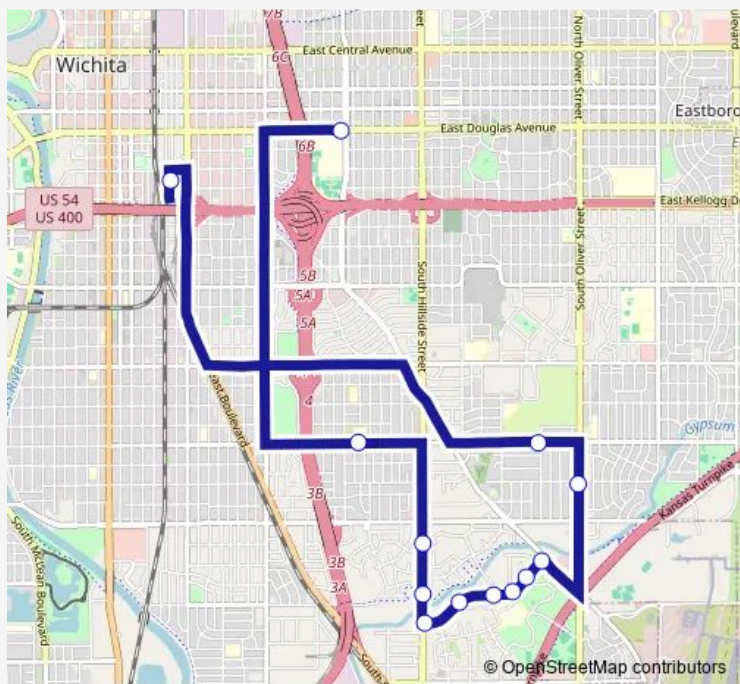

Direction
 Transit Operations Center — Transit Center

13 stops

[Open route schedule](#)

- Transit Operations Center
- Mead Middle School
- Mt. Vernon and Crestway Ob
- Oliver and Kinkaid Ob
- Ross Pkwy and Geo Wash Blvd Ib
- Ross Pkwy and Jewett Ib
- Ross Parkway and Fees Inbound
- Ross Pkwy and Roosevelt Ib
- Ross Pkwy and Leahy Ct Ib
- Ross Pkwy and Hillside Ib
- Hillside and Roseberry
- Hillside and Cesna Ib
- Transit Center

Route schedule
 Transit Operations Center — Transit Center

Monday	15:01
Tuesday	15:01
Wednesday	15:01
Thursday	15:01
Friday	15:01
Saturday	—
Sunday	—

Route info

Direction: Transit Operations Center

Stops: 13

Trip Duration: 0 hour 43 min

Direction

Transit Operations Center — Douglas and Grove Ob

13 stops

[Open route schedule](#)

Transit Operations Center

Mt. Vernon and Crestway Ob

Oliver and Kinkaid Ob

Ross Pkwy and Geo Wash Blvd Ib

Ross Pkwy and Jewett Ib

Ross Parkway and Fees Inbound

Ross Pkwy and Roosevelt Ib

Ross Pkwy and Leahy Ct Ib

Ross Pkwy and Hillside Ib

Hillside and Roseberry

Hillside and Cesna Ib