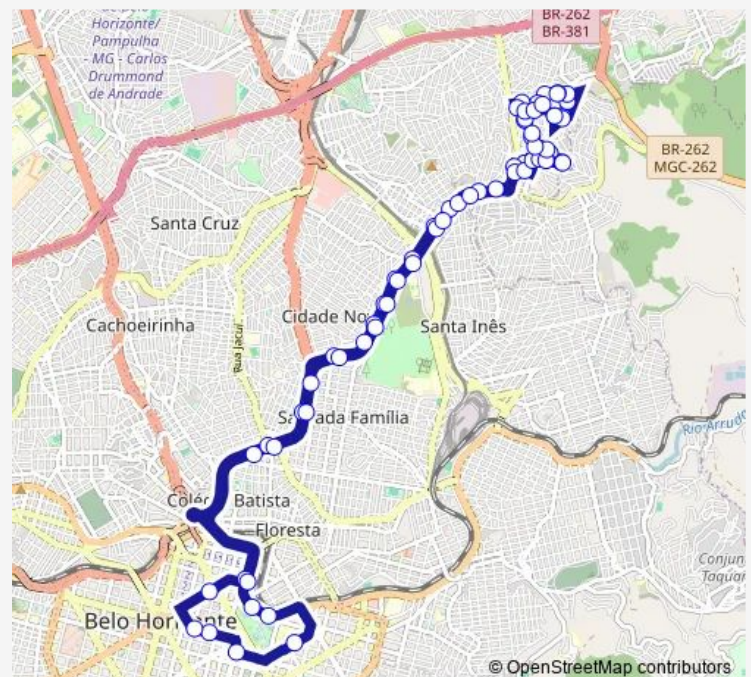

Wednesday 00:20-03:30

Thursday 00:20-03:30

Friday 00:20-03:30

Saturday 00:10-03:30

Sunday 00:10-03:30

Route info

Direction: Rua Tiziu 175

Stops: 104

Trip Duration: 1 hour 32 min

5503A — Goiânia A

Rua Maria Conceicao Bonfim 132

Rua Manoel Tavares De Abreu 230

Rua Tujutui 163

Rua Asa Branca 38

Rua Pintarroxo 38

Rua Sofre 31

Direction: Rua Tiziu 175

Stops: 60

Trip Duration: 1 hour 8 min

Avenida Dos Andradas 914

Avenida Professor Alfredo Balena 110

Rua Dos Guajajaras 176

Avenida Augusto De Lima 270

Avenida Augusto De Lima 474