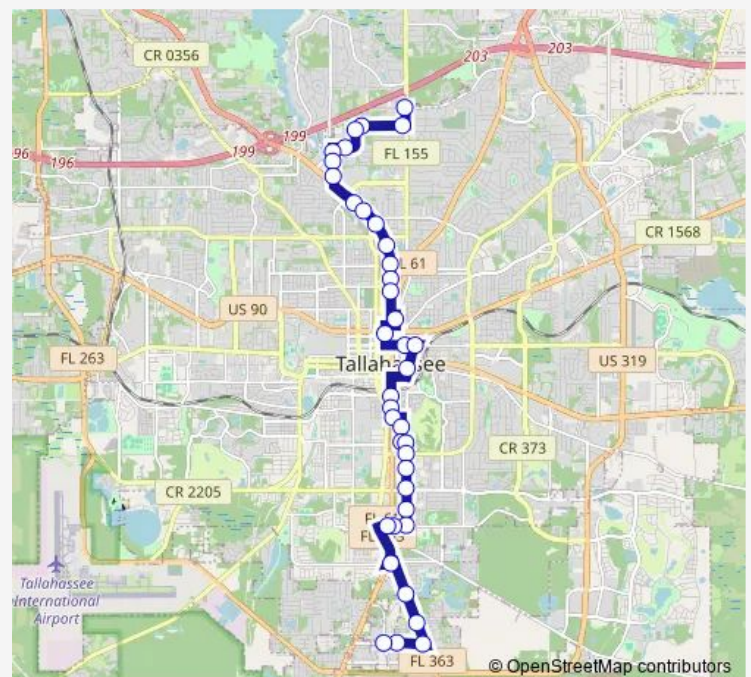

S Monroe ST E Oakland AVE Sb

Route schedule

Bermuda RD AT N Meridian ST Eb — Ross RD Shelfer RD Wb

Monday 18:30-21:00

Tuesday 18:30-21:00

Wednesday 18:30-21:00

Thursday 18:30-21:00

Friday 18:30-21:00

Saturday 18:30-21:00

Sunday —

Route info

Direction: Bermuda RD AT N Meridian ST Eb

Stops: 39

Trip Duration: 1 hour 0 min

S Monroe ST W Pershing ST Sb

E Palmer AVE Monroe Street Eb

Tuesday 18:30-21:00

Wednesday 18:30-21:00

Thursday 18:30-21:00

Friday 18:30-21:00

Saturday 18:30-21:00

Sunday —

Route info

Direction: Ross RD Shelfer RD Wb

Stops: 43

Trip Duration: 1 hour 0 min

Gadsden ST AT Ingleside Nb

N Gadsden ST AT 6TH Ave

7TH AVE AT Officer Ponce WAY Wb

N Monroe ST Lake Ella Nb

N Monroe ST W Tharpe St

N Monroe ST Northwood Center Blvd Nb