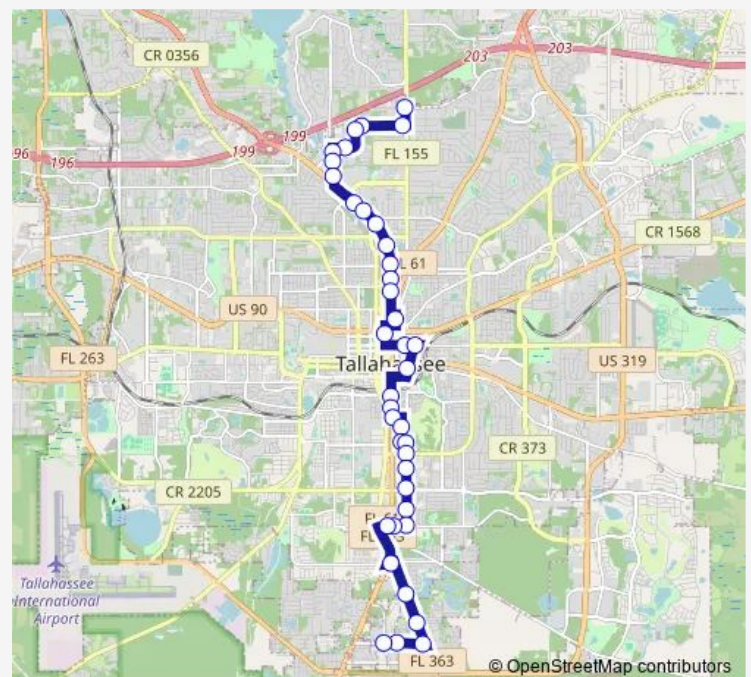

S Monroe ST E Oakland AVE Sb

Route schedule

Bermuda RD AT N Meridian ST Eb — Ross RD Shelfer RD Wb

Monday 18:30-21:00

Tuesday 18:30-21:00

Wednesday 18:30-21:00

Thursday 18:30-21:00

Friday 18:30-21:00

Saturday 18:30-21:00

Sunday —

Route info

Direction: Bermuda RD AT N Meridian ST Eb

Stops: 39

Trip Duration: 1 hour 0 min

S Monroe ST W Pershing ST Sb

E Palmer AVE Monroe Street Eb

Tuesday 18:30-21:00

Wednesday 18:30-21:00

Thursday 18:30-21:00

Friday 18:30-21:00

Saturday 18:30-21:00

Sunday —

Route info

Direction: Ross RD Shelfer RD Wb

Stops: 43

Trip Duration: 1 hour 0 min

Gadsden ST AT Ingleside Nb

N Gadsden ST AT 6TH Ave

7TH AVE AT Officer Ponce WAY Wb

N Monroe ST Lake Ella Nb

N Monroe ST W Tharpe St

N Monroe ST Northwood Center Blvd Nb