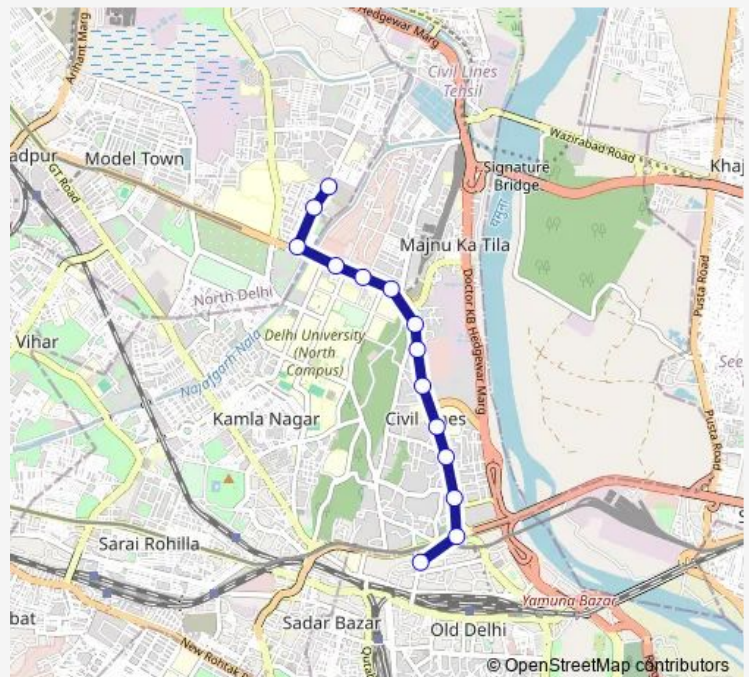

### Route schedule

BBM Cluster Depot — Mori Gate Terminal

Monday 06:54-16:50

Tuesday 06:54-16:50

Wednesday 06:54-16:50

Thursday 06:54-16:50

Friday 06:54-16:50

Saturday 06:54-16:50

Sunday 06:54-16:50

### Route info

Direction: BBM Cluster Depot

Stops: 14

Trip Duration: 0 hour 21 min

185lstdown

BusMaps

185Istdown Bus time schedules and route maps are available in an offline PDF at [busmaps.com](https://busmaps.com). Use the [busmaps.com](https://busmaps.com) website to see live bus times, train schedule or subway schedule, and step-by-step directions for all public transit in Delhi