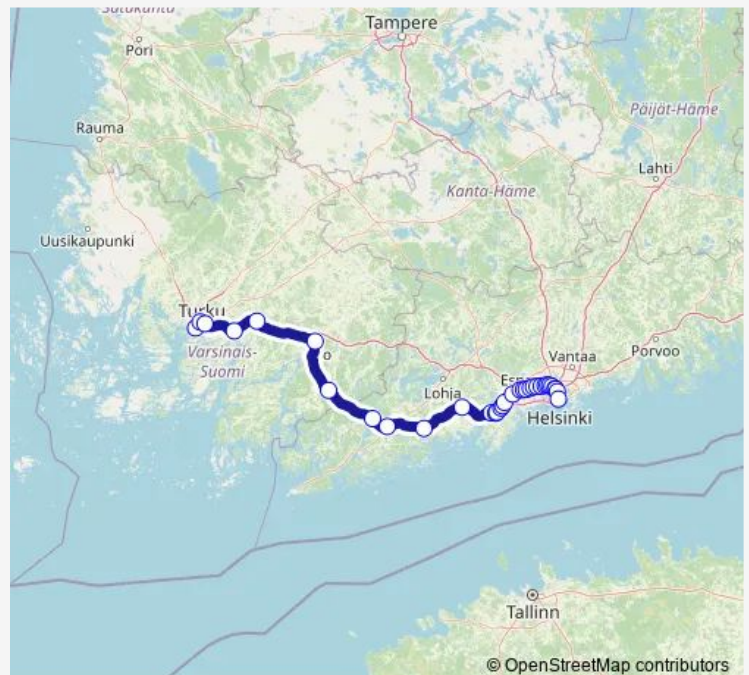

Monday 19:10

Tuesday 19:10

Wednesday 19:10

Thursday 19:10

Friday 19:10

Saturday 19:10

Sunday —

Route info

Direction:

Stops: 0

Trip Duration: — min

■ IC 974 — Turku satama - Helsinki

Direction

Turku satama — Helsinki

33 stops

[Open route schedule](#)

Turku satama

Turku

Kupittaa

Piikkiö

Paimio

Salo

Ervelä

Pohjankuru

Thursday 19:10

Friday 19:10

Saturday 19:10

Sunday —

Route info

Direction: Turku satama

Stops: 33

Trip Duration: 2 hour 30 min