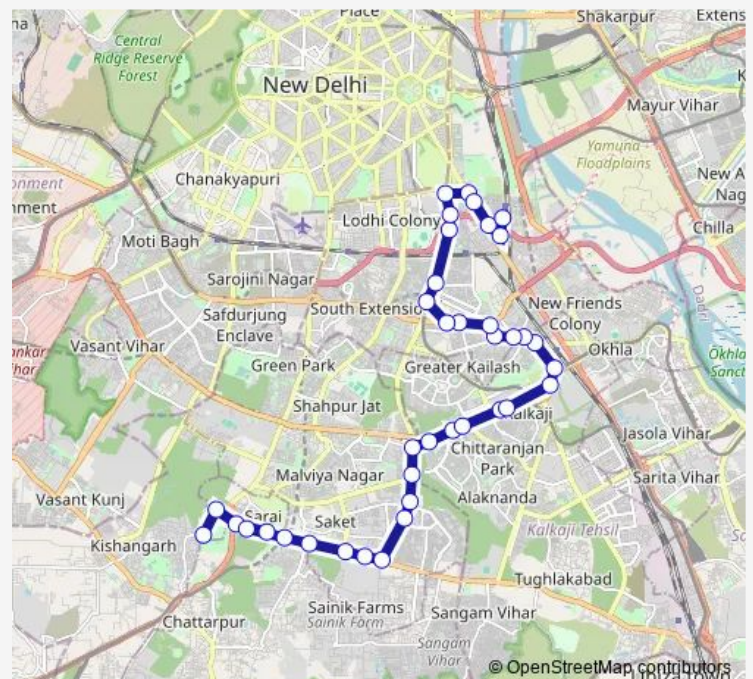

OS Communications

Pumphosh Enclave

Nehru Place Terminal

Route schedule

Mehrauli Terminal — Nizamuddin Railway Station

Monday 06:24-22:18

Tuesday 06:24-22:18

Wednesday 06:24-22:18

Thursday 06:24-22:18

Friday 06:24-22:18

Saturday 06:24-22:18

Sunday 06:24-22:18

Route info

Direction: Mehrauli Terminal

Stops: 34

Trip Duration: 1 hour 5 min

38 stops

[Open route schedule](#)

Mehrauli Terminal

Qutub Minar

Lado Sarai Crossing

Dhaura Peer

Dhaura Peer / Lado Sarai

Saidul-A-Jab / Saket Metro Station

Thursday 00:10-23:50

Friday 00:10-23:50

Saturday 00:10-23:50

Sunday 00:10-23:50

Route info

Direction: Mehrauli Terminal

Stops: 38

Trip Duration: 1 hour 21 min