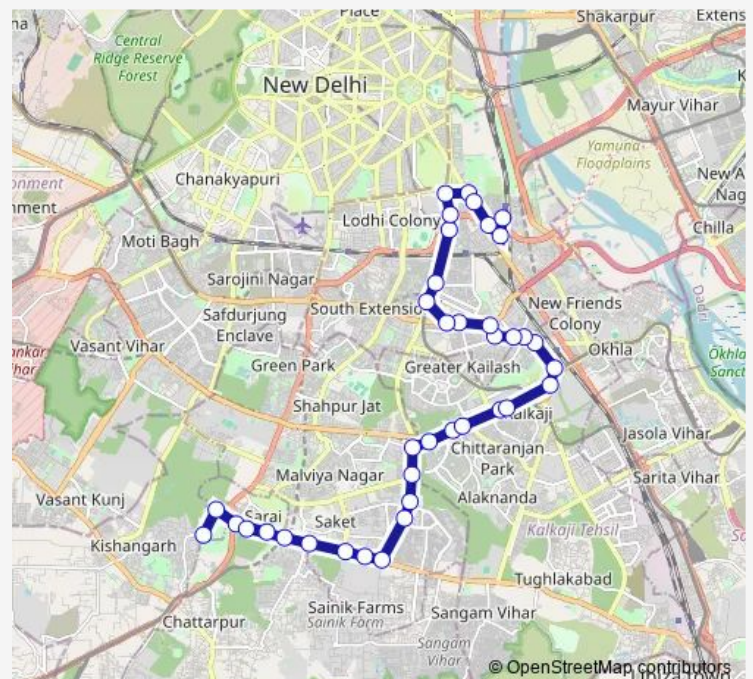

OS Communications

Pumphosh Enclave

Nehru Place Terminal

Route schedule

Mehrauli Terminal — Nizamuddin Railway Station

Monday 06:24-22:18

Tuesday 06:24-22:18

Wednesday 06:24-22:18

Thursday 06:24-22:18

Friday 06:24-22:18

Saturday 06:24-22:18

Sunday 06:24-22:18

Route info

Direction: Mehrauli Terminal

Stops: 34

Trip Duration: 1 hour 5 min

38 stops

[Open route schedule](#)

Mehrauli Terminal

Qutub Minar

Lado Sarai Crossing

Dhaura Peer

Dhaura Peer / Lado Sarai

Saidul-A-Jab / Saket Metro Station

Thursday 00:10-23:50

Friday 00:10-23:50

Saturday 00:10-23:50

Sunday 00:10-23:50

Route info

Direction: Mehrauli Terminal

Stops: 38

Trip Duration: 1 hour 21 min