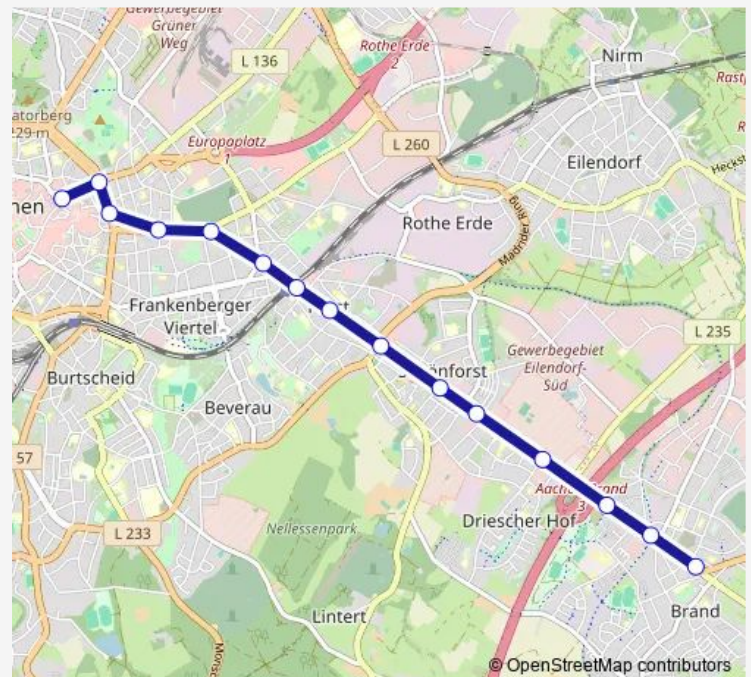

### Direction

Aachen, Brand — Aachen, Bushof

15 stops

[Open route schedule](#)

Aachen, Brand

Aachen, Brand Ringstraße

Aachen, Brand Eckenerstraße

Aachen, Königsberger Straße (Polizeipräsidium)

Aachen, Kaiserplatz

Aachen, Hansemannplatz

Aachen, Bushof

### Route schedule

Aachen, Brand — Aachen, Bushof

Monday —

Tuesday —

Wednesday —

Thursday 10:35-12:35

Friday —

Saturday —

### Route info

Direction: Aachen, Brand

Stops: 15

Trip Duration: 0 hour 24 min

35e Metro time schedules and route maps are available in an offline PDF at [busmaps.com](https://busmaps.com). Use the [busmaps.com](https://busmaps.com) website to see live bus times, train schedule or subway schedule, and step-by-step directions for all public transit in Aachen