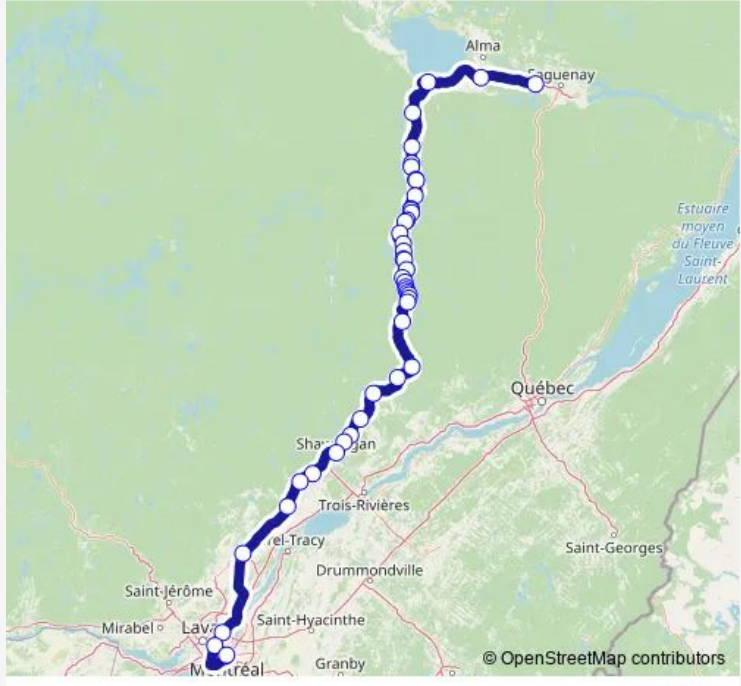

Rail VIA Rail Montréal - Jonquière

[Go to website](#)

Direction
 Montréal — Jonquière
 44 stops
[Open route schedule](#)

- Montréal
- Sauvé (Exo)
- Anjou (Exo)
- Joliette
- Saint-Justin
- Saint-Paulin
- Charette
- Shawinigan
- Grand-Mère
- Garneau
- Saint-Tite
- Hervey
- Rousseau
- Rivière-à-Pierre
- Miquick
- Club Jacques-Cartier
- Falrie
- Pont Beaudet
- Saint-Hilaire de Portneuf
- Bima
- Lac Malouin

Route schedule
 Montréal — Jonquière

Monday	07:30
Tuesday	—
Wednesday	07:30
Thursday	—
Friday	07:30
Saturday	—
Sunday	—

Route info
 Direction: Montréal
 Stops: 44
 Trip Duration: 11 hour 22 min

VIA Rail — Montréal - Jonquière BusMaps

Saturday

—

Sunday

11:58

Route info

Direction: Jonquière

Stops: 44

Trip Duration: 10 hour 48 min