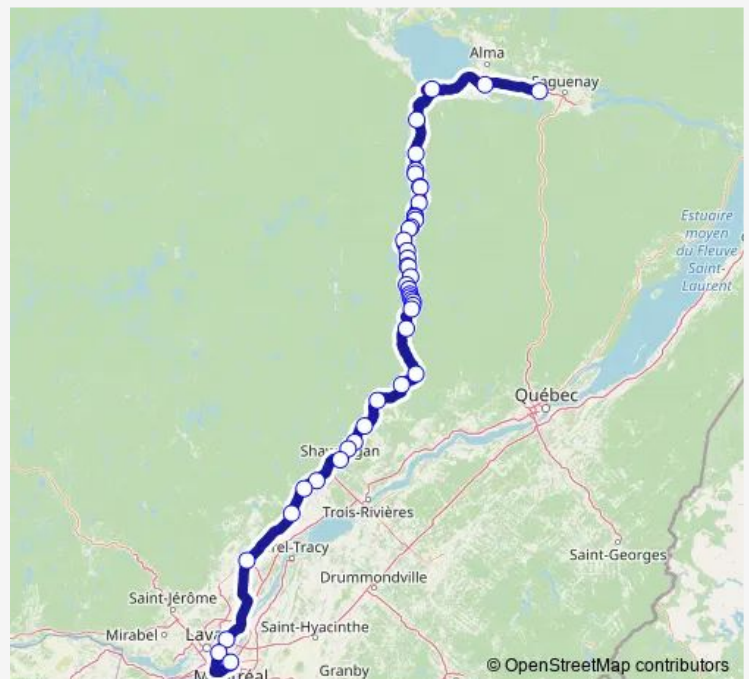

Thursday —

Friday 07:30

Saturday —

Sunday —

Route info

Direction: Montréal

Stops: 44

Trip Duration: 11 hour 22 min

VIA Rail — Montréal - Jonquière

BusMaps

Club Iroquois

Stadacona

Sanford

Lac-aux-Perles

Hirondelle

Club Nicol

Club Triton

Lac Édouard

Cherokee

Caribou

Club Grégoire

Club Sommet

Summit

Brooks

Friday

—

Saturday

—

Sunday

11:58

Route info

Direction: Jonquière