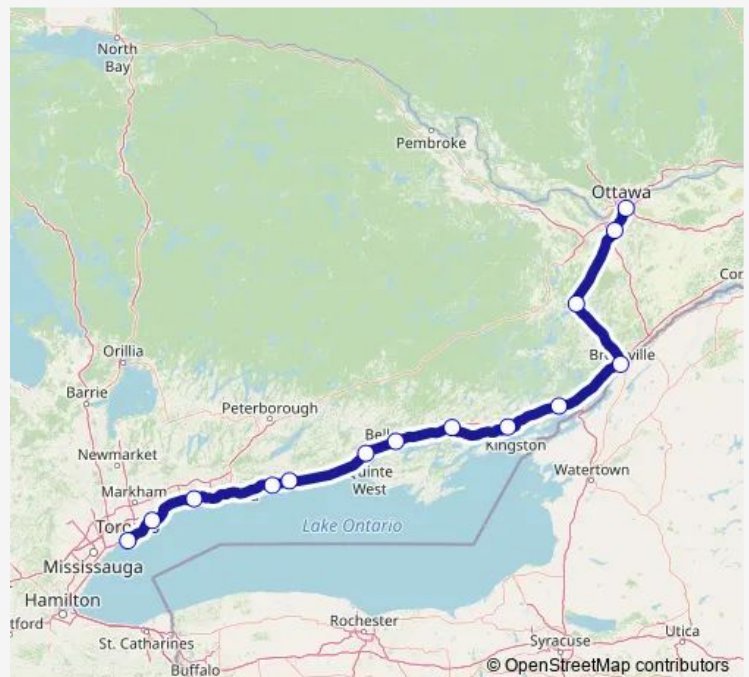

Rail VIA Rail Ottawa - Toronto

[Go to website](#)

Direction

Ottawa — Toronto

10 stops

[Open route schedule](#)

- Ottawa
- Fallowfield
- Smiths Falls
- Brockville
- Gananoque
- Kingston
- Belleville
- Oshawa
- Guildwood
- Toronto

Route schedule

Ottawa — Toronto

Monday	12:23
Tuesday	12:23
Wednesday	12:23
Thursday	12:23
Friday	12:23
Saturday	12:23
Sunday	12:23

Route info

Direction: Ottawa

Stops: 10

Trip Duration: 4 hour 55 min

VIA Rail — Ottawa - Toronto

Direction

Ottawa — Toronto

10 stops

[Open route schedule](#)

Ottawa

Fallowfield

Brockville

Gananoque

Direction: Ottawa

Stops: 10

Trip Duration: 4 hour 50 min

Direction

Toronto — Ottawa

14 stops

[Open route schedule](#)

Toronto