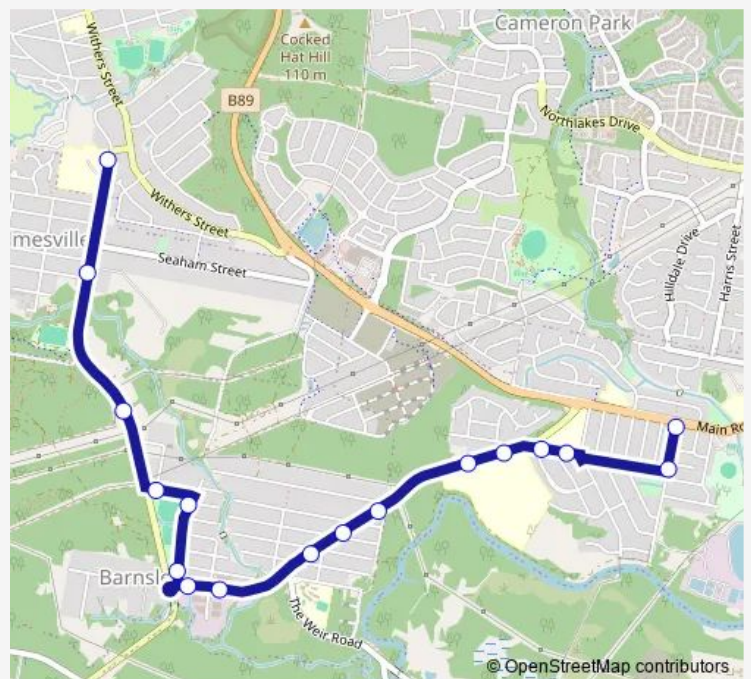

School Bus 6218 Edgeworth to West Wallsend Hs

[Go to website](#)

**Direction**

Garth St At Main Rd — West Wallsend High School, Appletree Rd

17 stops

[Open route schedule](#)

Garth St At Main Rd

Garth St Opp Windsor St

Northville Dr After Macquarie St

Northville Dr Opp Highcross St

Northville Dr Opp Government Rd

Government Rd Opp Victoria St

Taylor Memorial Reserve, Government Rd

Taylor Memorial Reserve, Johnson Av

Appletree Rd Opp Taylor Av

Appletree Rd At William St

West Wallsend High School, Appletree Rd

Route schedule

Garth St At Main Rd — West Wallsend High School, Appletree Rd

Monday	08:25
Tuesday	08:25
Wednesday	08:25
Thursday	08:25
Friday	08:25
Saturday	—
Sunday	—

Route info

Direction: Garth St At Main Rd

Stops: 17

Trip Duration: 0 hour 11 min

6218 — Edgeworth to West Wallsend Hs

6218 School Bus time schedules and route maps are available in an offline PDF at [busmaps.com](https://busmaps.com). Use the [busmaps.com](https://busmaps.com) website to see live bus times, train schedule or subway schedule, and step-by-step directions for all public transit in Newcastle