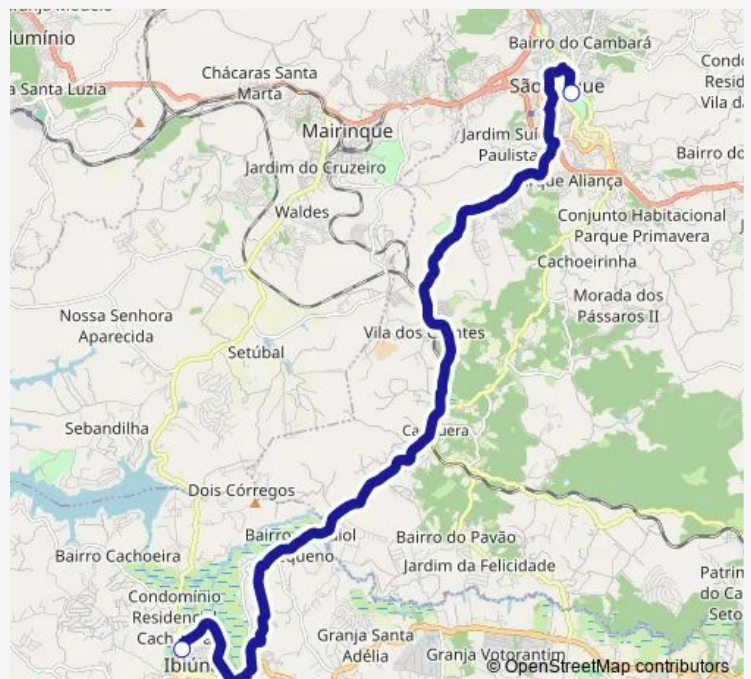

Bus 6218 Sao Roque (Terminal Intermunicipal Alcides de Souza) / Ibiuna (Terminal Rodoviario Antonio Falci)

[Go to website](#)**Direction**

Terminal Intermunicipal Alcides de Souza — Avenida Vereador Benedito de Campos, 750

2 stops

[Open route schedule](#)

Terminal Intermunicipal Alcides de Souza

Avenida Vereador Benedito de Campos, 750

Route schedule

Terminal Intermunicipal Alcides de Souza — Avenida Vereador Benedito de Campos, 750

Monday	06:00-19:50
Tuesday	06:00-19:50
Wednesday	06:00-19:50
Thursday	06:00-19:50
Friday	06:00-19:50
Saturday	06:00-19:50
Sunday	06:00-20:00

Route info

Direction: Terminal Intermunicipal Alcides de Souza

Stops: 2

Trip Duration: 0 hour 42 min

Direction

Avenida Vereador Benedito de Campos, 750 — Terminal Intermunicipal Alcides de Souza

2 stops

[Open route schedule](#)

Avenida Vereador Benedito de Campos, 750

Terminal Intermunicipal Alcides de Souza