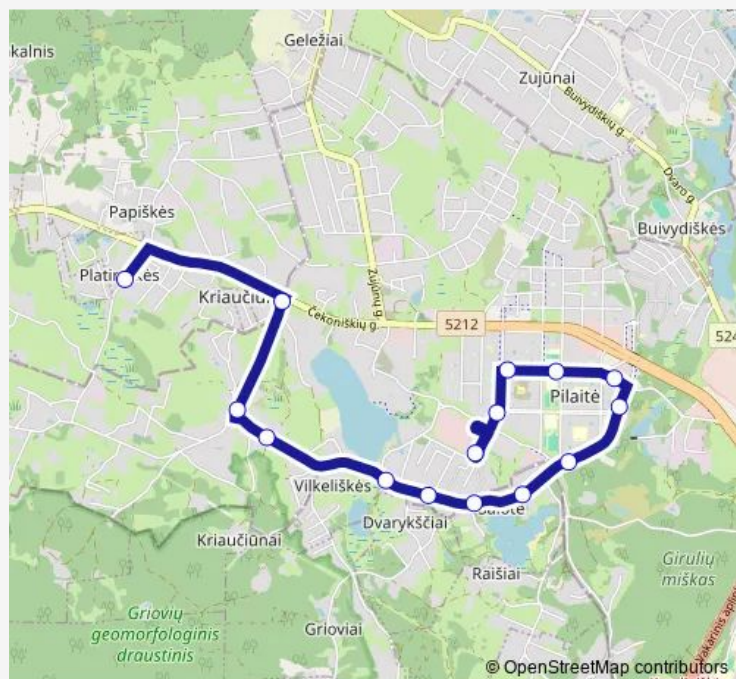

Tuesday 05:40-23:44

Wednesday 05:40-23:44

Thursday 05:40-23:44

Friday 05:40-23:44

Saturday 05:45-22:50

Sunday 06:10-22:50

Route info

Direction: Platiniškės

Stops: 15

Trip Duration: 0 hour 18 min

Direction

Bitėnų st. — Platiniškės

15 stops

[Open route schedule](#)

Bitėnų st.

Gilužio st.

Thursday 00:03-23:37

Friday 00:03-23:37

Saturday 22:45-23:10

Sunday 22:45-23:10

Route info

Direction: Bitėnų st.

Stops: 21

Trip Duration: 0 hour 30 min

Sunday 05:20-05:45

Route info

Direction: Katilinė

Stops: 20

Trip Duration: 0 hour 28 min

117 Bus time schedules and route maps are available in an offline PDF at busmaps.com. Use the busmaps.com website to see live bus times, train schedule or subway schedule, and step-by-step directions for all public transit in Vilnius