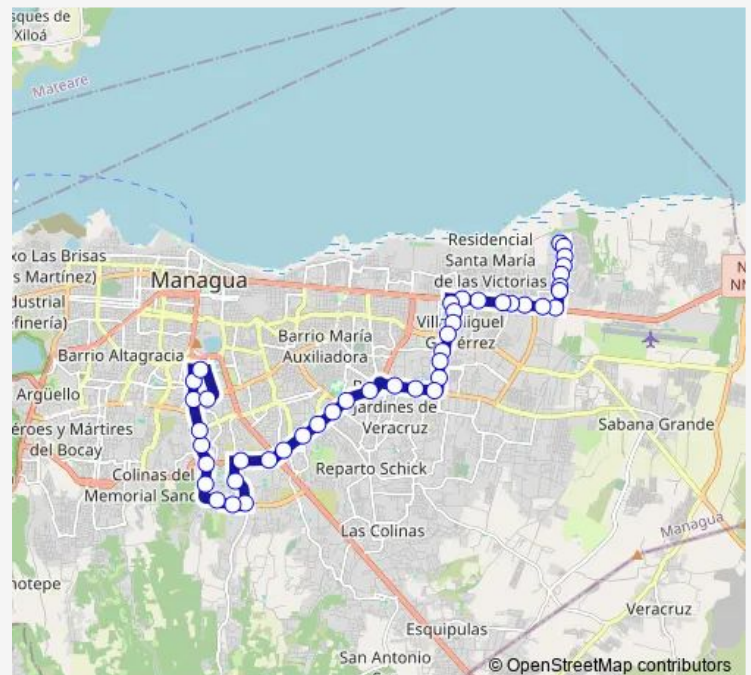

### Direction

Villa José Benito Escobar — Uca

44 stops

[Open route schedule](#)

Villa José Benito Escobar

Cancha Benito Escobar

Colegio Las Américas

El Molino

### Route schedule

Villa José Benito Escobar — Uca

Monday 06:00-20:45

Tuesday 06:00-20:45

Wednesday 06:00-20:45

Thursday 06:00-20:45

Friday 06:00-20:45

Saturday 06:00-20:40

### Route info

Direction: Villa José Benito Escobar

Stops: 44

Trip Duration: 1 hour 30 min

117 — Ruta 117

Almacenes Tropigás

Villa Austria

Colonia Rubenia

## Route info

Direction: Uca

Stops: 43

Trip Duration: 1 hour 30 min

Rafaela Herrera

Miguel Gutiérrez

Zona Franca Dasol

Taller Conrado