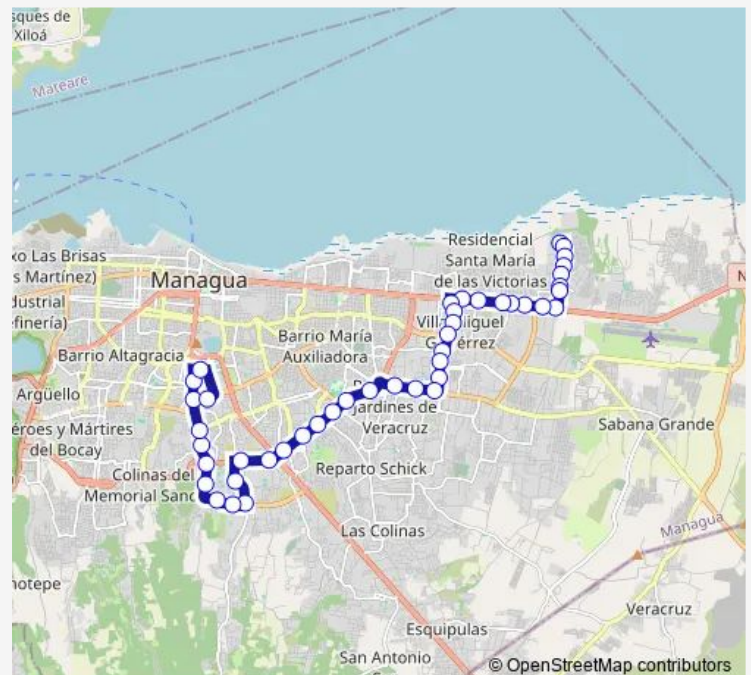

Thursday 06:00-20:45

Friday 06:00-20:45

Saturday 06:00-20:40

Sunday 06:00-19:40

Route info

Direction: Villa José Benito Escobar

Stops: 44

Trip Duration: 1 hour 30 min

117 — Ruta 117

Almacenes Tropigás

Villa Austria

Colonia Rubenia

Semáforos Nicrao

Ferretería Jenny

Mercado Huembes Sureste

Hospital Manolo Morales

Tuesday 06:00-20:45

Wednesday 06:00-20:45

Thursday 06:00-20:45

Friday 06:00-20:45

Saturday 06:00-20:40

Sunday 06:00-19:40

Route info

Direction: Uca

Stops: 43

Trip Duration: 1 hour 30 min

Rafaela Herrera

Miguel Gutiérrez

Zona Franca Dasol

Taller Conrado

Pulpería Eveling

Agco