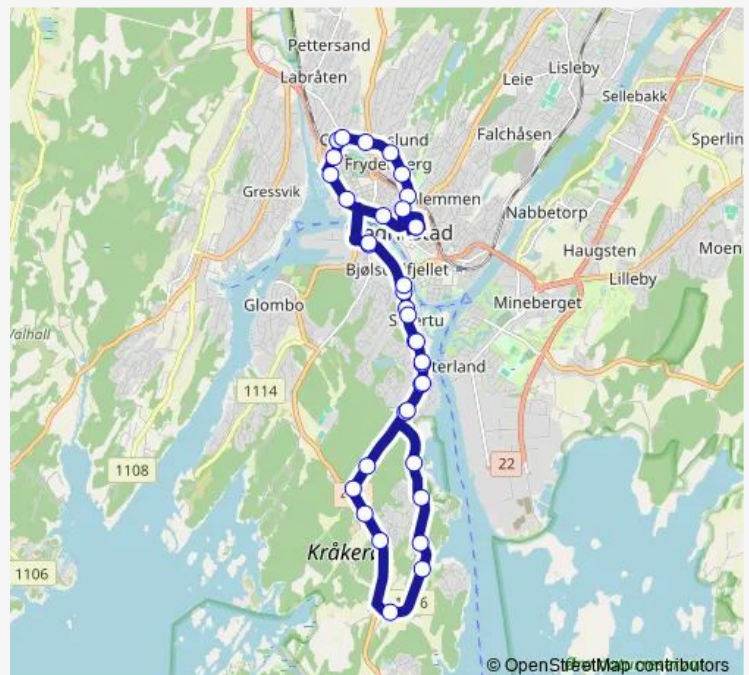

Thursday 07:00-19:00

Friday 07:00-19:00

Saturday —

Sunday —

Route info

Direction: Fredrikstad bussterminal

Stops: 36

Trip Duration: 0 hour 29 min