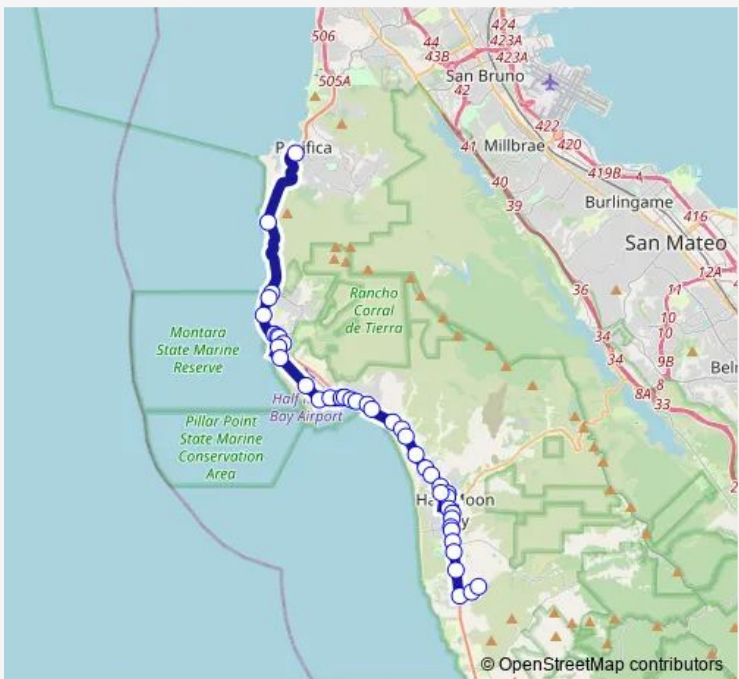

Bus 117 Linda Mar Park & Ride - Moonridge Apts

[Go to website](#)

Direction
 Miramontes Point Rd-Moonridge Apts — Linda Mar Park N Ride
 41 stops
[Open route schedule](#)

- Miramontes Point Rd-Moonridge Apts
- Hwy 1 & Miramontes Point Rd
- Hwy 1 & Nurseryman Exchange
- 2265 Hwy 1
- Main St & Higgins Canyon Rd
- Main St & Grove St
- Main St & Poplar St
- 735 Main St-Ides Hall
- Main / Miramontes
- Kelly Ave & Church St
- Main St & Lewis Foster Dr
- Hwy 92 & Hwy 1
- Strawflower Shopping Ctr
- Hwy 1 & Terrace Ave
- Hwy 1 & Grandview Blvd
- Hwy 1 & Spindrift Way
- Hwy 1 & Ruisseau Francais Ave
- Hwy 1 & Nurseryman Exchange
- Hwy 1 & Roosevelt Blvd
- Hwy 1 & Alto Ave
- Hwy 1 & Medio Ave

Route schedule
 Miramontes Point Rd-Moonridge Apts — Linda Mar Park N Ride

Monday	05:08-19:55
Tuesday	05:08-19:55
Wednesday	05:08-19:55
Thursday	05:08-19:55
Friday	05:08-19:55
Saturday	05:01-19:01
Sunday	05:01-19:01

Route info
 Direction: Miramontes Point Rd-Moonridge Apts
 Stops: 41
 Trip Duration: 0 hour 53 min

117 — Linda Mar Park & Ride - Moonridge Apts **BusMaps**

Plaza Alhambra & Coronado St

Plaza Alhambra & Ave Portola

2nd St & Main St

Devil's Slide Tunnel Stop

Linda Mar Park N Ride

Direction

Linda Mar Park N Ride — Miramontes Point Rd-Moonridge Apts

41 stops

[Open route schedule](#)

Linda Mar Park N Ride