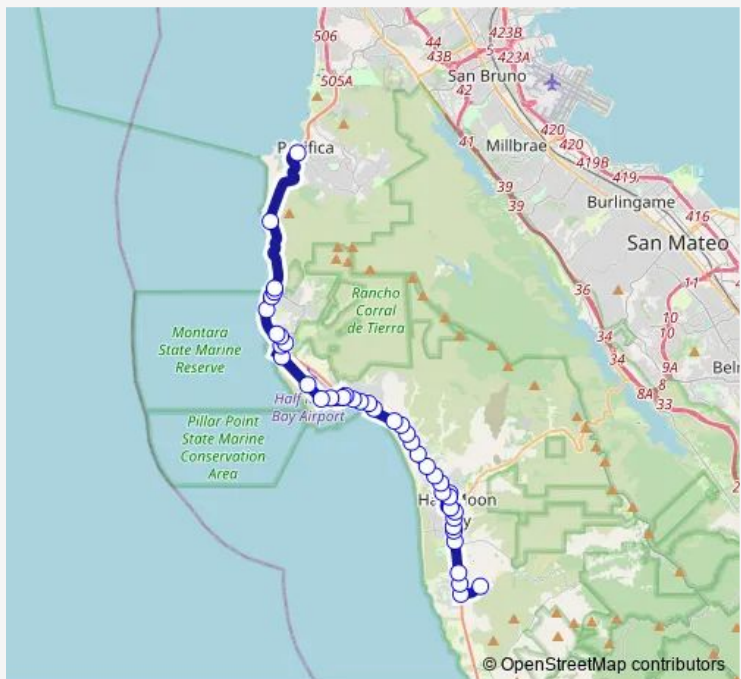

Bus 117 Linda Mar Park & Ride - Moonridge Apts

[Go to website](#)

Direction
 Miramontes Point Rd-Moonridge Apts — Linda Mar Park N Ride
 41 stops
[Open route schedule](#)

- Miramontes Point Rd-Moonridge Apts
- Hwy 1 & Miramontes Point Rd
- Hwy 1 & Nurseryman Exchange
- 2265 Hwy 1
- Main St & Higgins Canyon Rd
- Main St & Grove St
- Main St & Poplar St
- 735 Main St-Ides Hall
- Main / Miramontes
- Kelly Ave & Church St
- Main St & Lewis Foster Dr
- Hwy 92 & Hwy 1
- Strawflower Shopping Ctr
- Hwy 1 & Terrace Ave
- Hwy 1 & Grandview Blvd
- Hwy 1 & Spindrift Way
- Hwy 1 & Ruisseau Francais Ave
- Hwy 1 & Nurseryman Exchange
- Hwy 1 & Roosevelt Blvd
- Hwy 1 & Alto Ave
- Hwy 1 & Medio Ave

Route schedule
 Miramontes Point Rd-Moonridge Apts — Linda Mar Park N Ride

Monday	05:08-19:55
Tuesday	05:08-19:55
Wednesday	05:08-19:55
Thursday	05:08-19:55
Friday	05:08-19:55
Saturday	05:01-19:01
Sunday	05:01-19:01

Route info
 Direction: Miramontes Point Rd-Moonridge Apts
 Stops: 41
 Trip Duration: 1 hour 10 min

117 — Linda Mar Park & Ride - Moonridge Apts **BusMaps**

Plaza Alhambra & Coronado St

Plaza Alhambra & Ave Portola

2nd St & Main St

Devil's Slide Tunnel Stop

Linda Mar Park N Ride

Direction

Linda Mar Park N Ride — Miramontes Point Rd-Moonridge Apts

41 stops

[Open route schedule](#)

Linda Mar Park N Ride