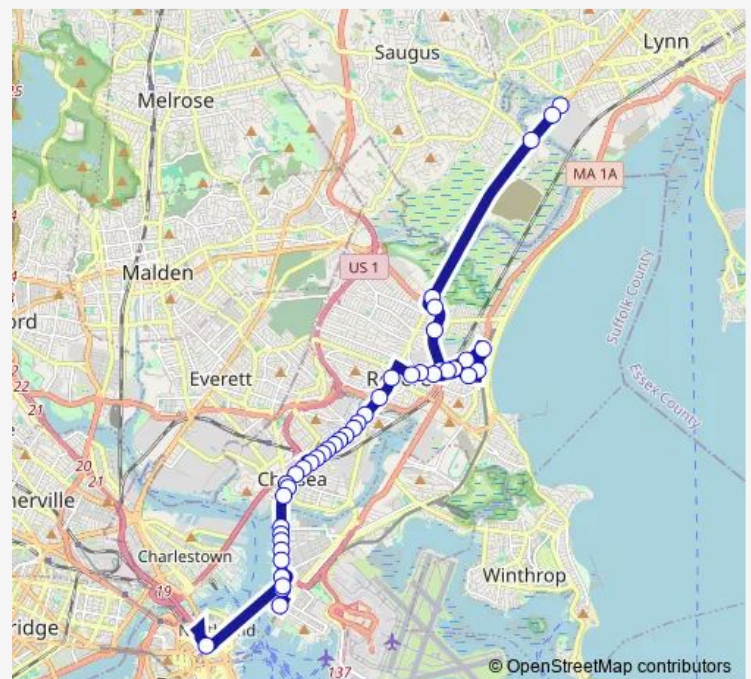

Beach St opp Nahant Ave

Beach St @ VFW Pkwy

Beach St @ Upham St - Bell Circle

Beach St @ Harris St

Beach St @ Cary Ave

Central Ave @ School St

Broadway @ Yeamans St

Broadway @ Page St

### Route schedule

Western Ave @ Mbta Lynn Garage — Surface Rd @ Hanover St

Monday	04:15-00:45 <sup>+1</sup>
Tuesday	04:15-00:45 <sup>+1</sup>
Wednesday	04:15-00:45 <sup>+1</sup>
Thursday	04:15-00:45 <sup>+1</sup>
Friday	04:15-00:45 <sup>+1</sup>
Saturday	04:19-00:21 <sup>+1</sup>
Sunday	04:16-01:8 <sup>+1</sup>

### Route info

Direction: Western Ave @ Mbta Lynn Garage

Stops: 44

Trip Duration: 0 hour 55 min

Broadway @ Stockton St

Broadway @ Webster Ave

Broadway opp Green St

Broadway @ Eleanor St

## Route info

Direction: State St @ Washington Mall - State St Sta

Stops: 32

Trip Duration: 0 hour 33 min

49 Central Ave

Beach St @ Cary Ave

Beach St @ Harris St - Bell Circle

Beach St @ Shirley Ave - Bell Circle