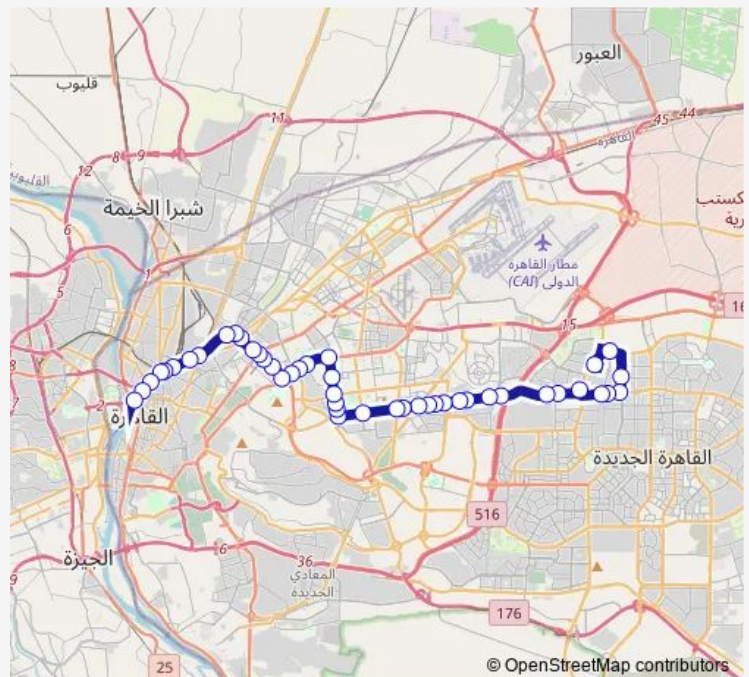

Bus 117 First Settlement-Abd Al Moneim Riad

[Go to website](#)

Direction

1st Settlement (Tagamoa Awwal) — Abd Al Moneim Riad

45 stops

[Open route schedule](#)

- 1st Settlement (Tagamoa Awwal)
- Ibrahim Al Rifaie School - 1st Settlement
- Al Shabrawy - 1st Settlement
- Al Shabab Square - 1st Settlement
- Al Rahman Mosque - 1st Settlement
- Al Shabab Entrance - 1st Settlement
- Swan Lake Compound - 5th Settlement
- Twin Plaza
- Wadi Degla Sporting Club - New Cairo
- Tolip - Zahraa Nasr City
- Zahraa Nasr City
- Al Kahrabaa
- Al Nour Mosque - Nasr City
- 10th District (Al Hay Al Asher) - Nasr City
- Vodafone - Ahmed Al Zomor
- Al Mothalath - Ahmed Al Zomor
- Car Market - Nasr City
- Kheir Zaman - Ahmed Al Zomor
- Al Salam Mosque - Nasr City
- Enppi
- Zaker Hussein - Al Tayaran

Route schedule

1st Settlement (Tagamoa Awwal) — Abd Al Moneim Riad

Monday	06:30-15:00
Tuesday	06:30-15:00
Wednesday	06:30-15:00
Thursday	06:30-15:00
Friday	06:30-15:00
Saturday	06:30-15:00
Sunday	06:30-15:00

Route info

Direction: 1st Settlement (Tagamoa Awwal)

Stops: 45

Trip Duration: 1 hour 50 min

117 — First Settlement-Abd Al Moneim Riad

BusMaps

Tabarak Children's Hospital - Nasr City

Misr Sudan - 7th District - Nasr City

Sunday 06:30-15:00

Route info

Direction: Abd Al Moneim Riad

Stops: 51

Trip Duration: 1 hour 35 min

Zaker Hussein - Al Tayaran

Al Andalous Specialized Hospital

7th District Stop (Hay Al Sabea) - Nasr City