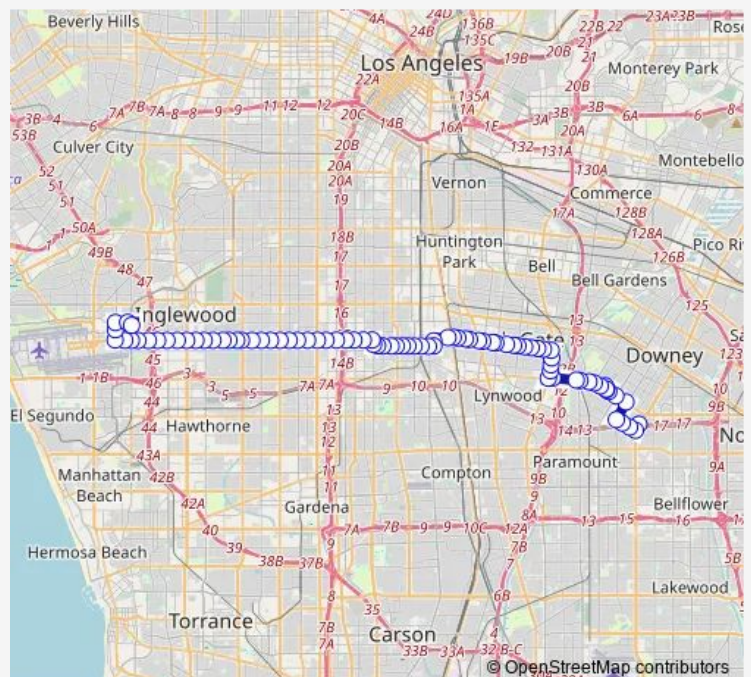

Century / Village

Century / Crenshaw

Century / 5th

Route schedule

LAX / Metro Transit Center — Lakewood Blvd Station

Monday 05:14-01:00⁺¹

Tuesday 05:14-01:00⁺¹

Wednesday 05:14-01:00⁺¹

Thursday 05:14-01:00⁺¹

Friday 05:14-01:00⁺¹

Saturday 05:19-01:00⁺¹

Sunday 05:19-01:00⁺¹

Route info

Direction: LAX / Metro Transit Center

Stops: 81

Trip Duration: 1 hour 40 min

117 — Metro Local Line

Century / Van Ness

Century / Gramercy

Century / Western

Century / Denker

Century / Normandie

Century / Budlong

Century / Vermont

Century / Hoover

Century / Figueroa

Century / Broadway

Century / Main

Century / San Pedro

Century / Avalon

103rd / Avalon

103rd / Stanford