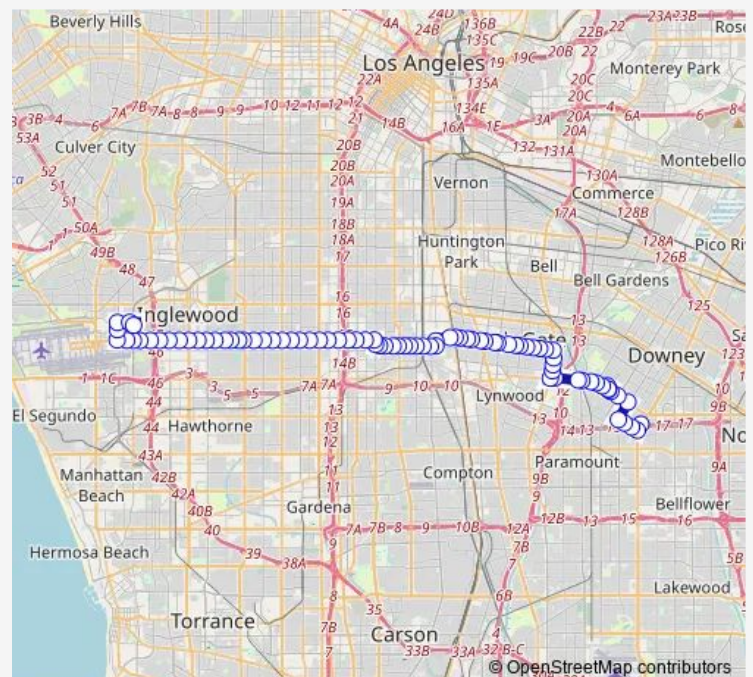

Century / Village

Century / Crenshaw

Century / 5th

Route schedule

LAX / Metro Transit Center — Lakewood Blvd Station

Monday 05:14-01:00⁺¹

Tuesday 05:14-01:00⁺¹

Wednesday 05:14-01:00⁺¹

Thursday 05:14-01:00⁺¹

Friday 05:14-01:00⁺¹

Saturday 05:19-01:00⁺¹

Sunday 05:19-01:00⁺¹

Route info

Direction: LAX / Metro Transit Center

Stops: 81

Trip Duration: 1 hour 47 min

117 — Metro Local Line

Century / Van Ness

Century / Gramercy

Century / Western

Century / Denker

Century / Normandie

Century / Budlong

Century / Vermont

Century / Hoover

Century / Figueroa

Century / Broadway

Century / Main

Century / San Pedro

Century / Avalon

103rd / Avalon

103rd / Stanford