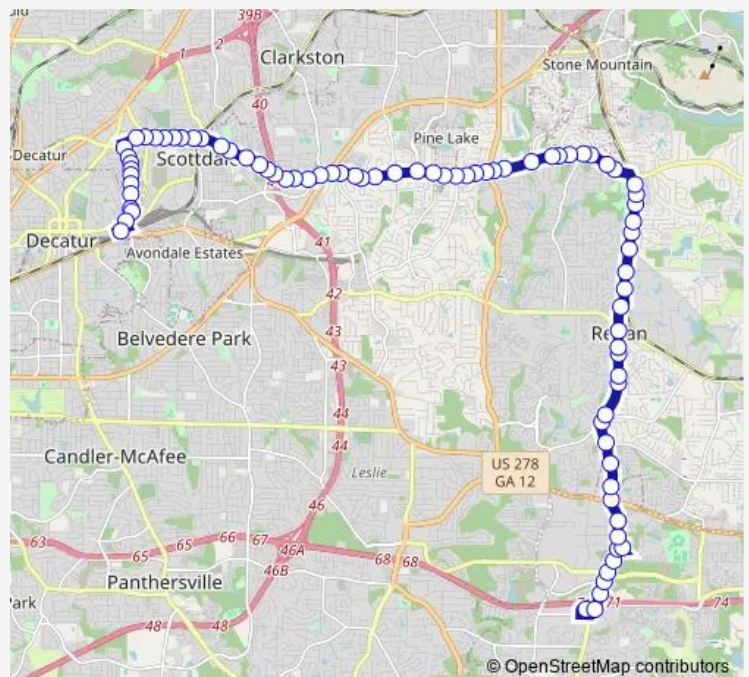

N Decatur RD @ Church St

N Decatur RD @ Gifford Dr

N Decatur RD @ Mchenry Ave

Route schedule

Avondale Station - North Loop — GRTA - PANOLA PARK & RIDE

Monday 05:10-00:10⁺¹

Tuesday 05:10-00:10⁺¹

Wednesday 05:10-00:10⁺¹

Thursday 05:10-00:10⁺¹

Friday 05:10-00:10⁺¹

Saturday 05:40-00:10⁺¹

Sunday 05:40-00:10⁺¹

Route info

Direction: Avondale Station - North Loop

Stops: 97

Trip Duration: 1 hour 16 min