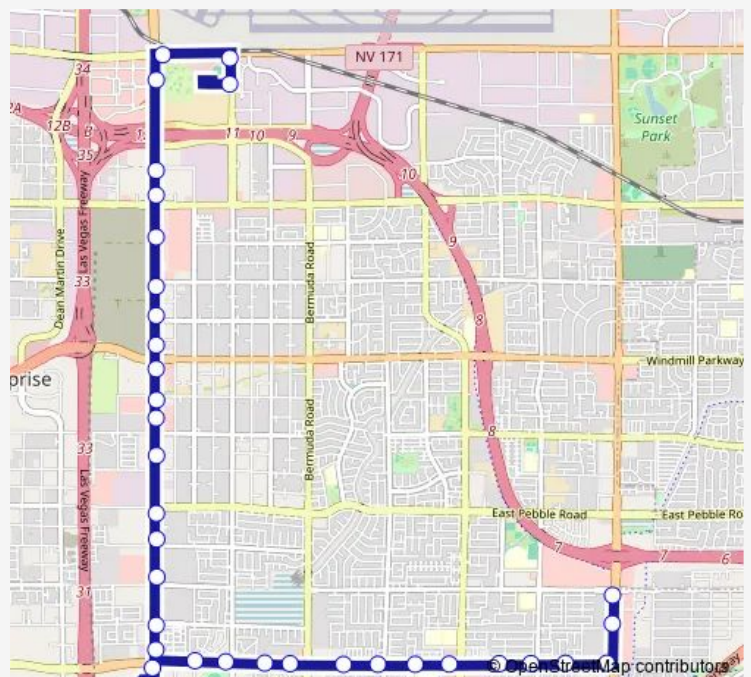

EB Silverado Ranch after GilesPie

EB Silverado Ranch after Placid

EB Silverado Ranch after Bermuda

EB Silverado Ranch before War Horse

Route schedule

South Strip Transit Terminal Bay 15 — SB Eastern after Serene

Monday 04:21-00:48⁺¹

Tuesday 04:21-00:48⁺¹

Wednesday 04:21-00:48⁺¹

Thursday 04:21-00:48⁺¹

Friday 04:21-00:48⁺¹

Saturday 04:33-00:48⁺¹

Sunday 04:33-00:48⁺¹

Route info

Direction: South Strip Transit Terminal Bay 15

Stops: 34

Trip Duration: 0 hour 34 min

117 — Las Vegas Bl. South/Silverado Ranch

EB Silverado Ranch after Pollock

EB Silverado Rnch after Pyramid Cov

SB Maryland after Silverado Ranch

EB Serene after Vasto

SB Eastern after Serene

Direction

South Strip Transit Terminal Bay 15 — NB Eastern after Serene

34 stops

[Open route schedule](#)

South Strip Transit Terminal Bay 15

SB GilesPie after Pamalyn