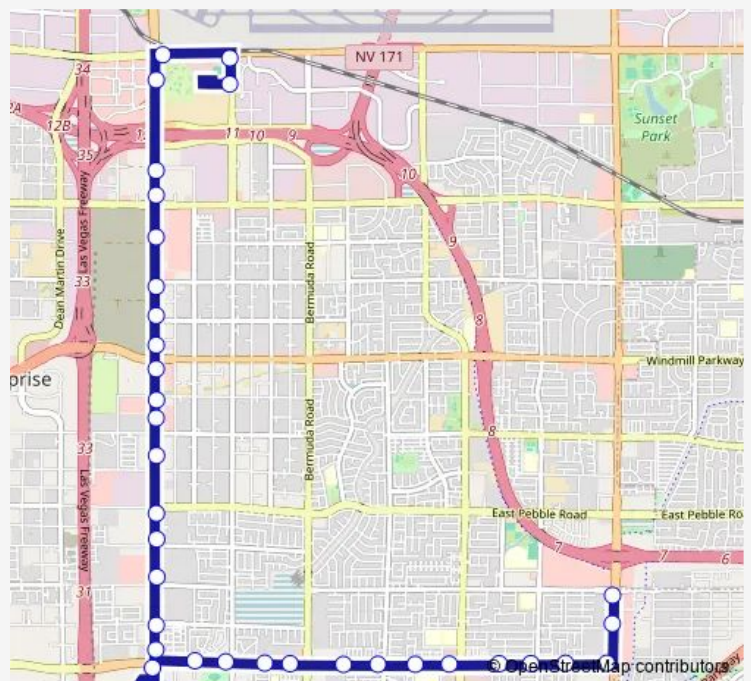

EB Silverado Ranch after GilesPie

EB Silverado Ranch after Placid

EB Silverado Ranch after Bermuda

EB Silverado Ranch before War Horse

Route schedule

South Strip Transit Terminal Bay 15 — SB Eastern after Serene

Monday 04:21-00:48⁺¹

Tuesday 04:21-00:48⁺¹

Wednesday 04:21-00:48⁺¹

Thursday 04:21-00:48⁺¹

Friday 04:21-00:48⁺¹

Saturday 04:33-00:48⁺¹

Sunday 04:33-00:48⁺¹

Route info

Direction: South Strip Transit Terminal Bay 15

Stops: 34

Trip Duration: 0 hour 37 min

117 — Las Vegas Bl. South/Silverado Ranch

EB Silverado Ranch after Pollock

EB Silverado Rnch after Pyramid Cov

SB Maryland after Silverado Ranch

EB Serene after Vasto

SB Eastern after Serene

Direction

South Strip Transit Terminal Bay 15 — NB Eastern after Serene

34 stops

[Open route schedule](#)

South Strip Transit Terminal Bay 15

SB GilesPie after Pamalyn