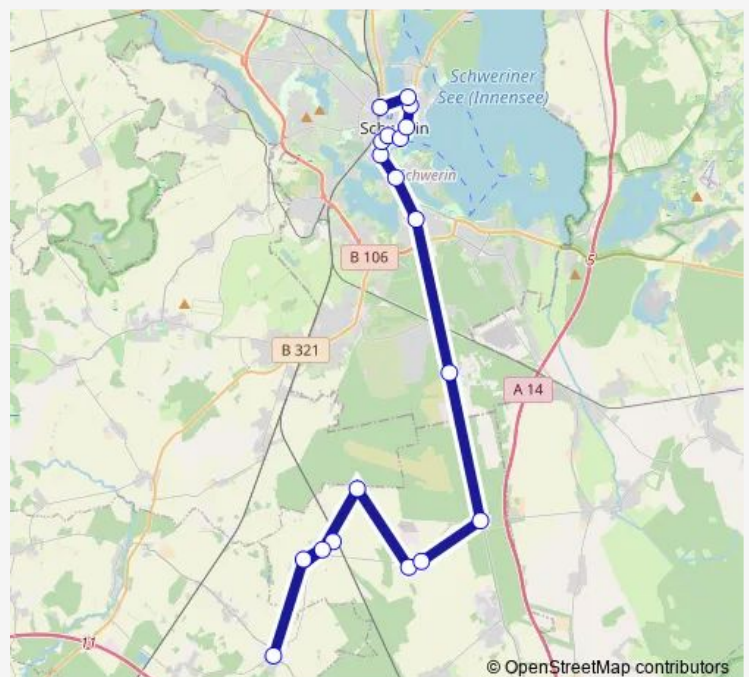

Schwerin Marstall

Schwerin Hospitalstraße

Schwerin Bergstraße

Route schedule

Hoort — Schwerin Hauptbahnhof

Monday 15:34

Tuesday 15:34

Wednesday 15:34

Thursday 15:34

Friday 15:34

Saturday —

Sunday —

Route info

Direction: Hoort

Stops: 22

Trip Duration: 0 hour 51 min

■ 117

BusMaps

Direction

Hoort — Schwerin Hauptbahnhof

19 stops

[Open route schedule](#)

Hoort

Sülstorf Kindergarten