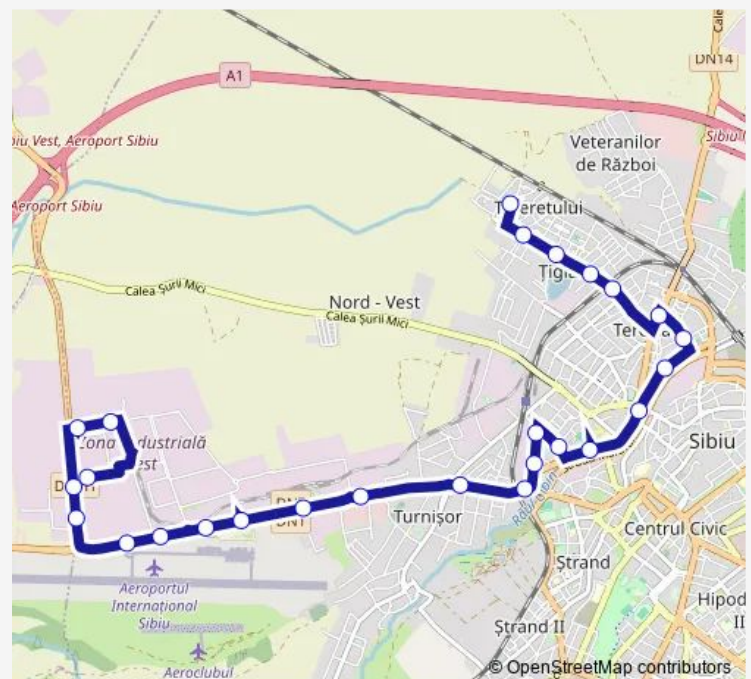

### Route schedule

Lyon — Londra

Monday 07:10-23:10

Tuesday 07:10-23:10

Wednesday 07:10-23:10

Thursday 07:10-23:10

Friday 07:10-23:10

Saturday 07:10-19:10

### Route info

Direction: Lyon

Stops: 24

Trip Duration: 0 hour 32 min

Tiglarilor 2

Tineretului 2

Londra