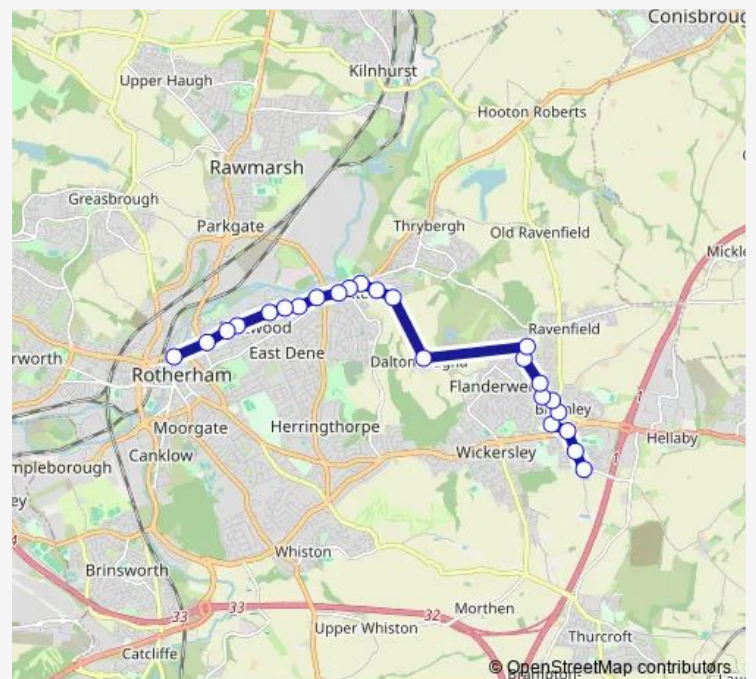

### Direction

Rotherham Interchange/A10 — Sandy Lane/Broadlands

22 stops

[Open route schedule](#)

Rotherham Interchange/A10

Fitzwilliam Road/Hatherley Road

Fitzwilliam Road/Selwyn Street

Fitzwilliam Road/Shakespeare Road

### Route schedule

Rotherham Interchange/A10 — Sandy Lane/Broadlands

Monday 10:00-14:00

Tuesday 10:00-14:00

Wednesday 10:00-14:00

Thursday 10:00-14:00

Friday 10:00-14:00

Saturday 10:00-14:00

### Route info

Direction: Rotherham Interchange/A10

Stops: 22

Trip Duration: 0 hour 29 min

117 — Rotherham - Bramley

## Direction

Sandy Lane/Broadlands — Rotherham Interchange

24 stops

[Open route schedule](#)

Sandy Lane/Broadlands

Flash Lane/The Lings

Bawtry Road/Flash Lane

Church Lane/Opp Entrance to Bramley Park