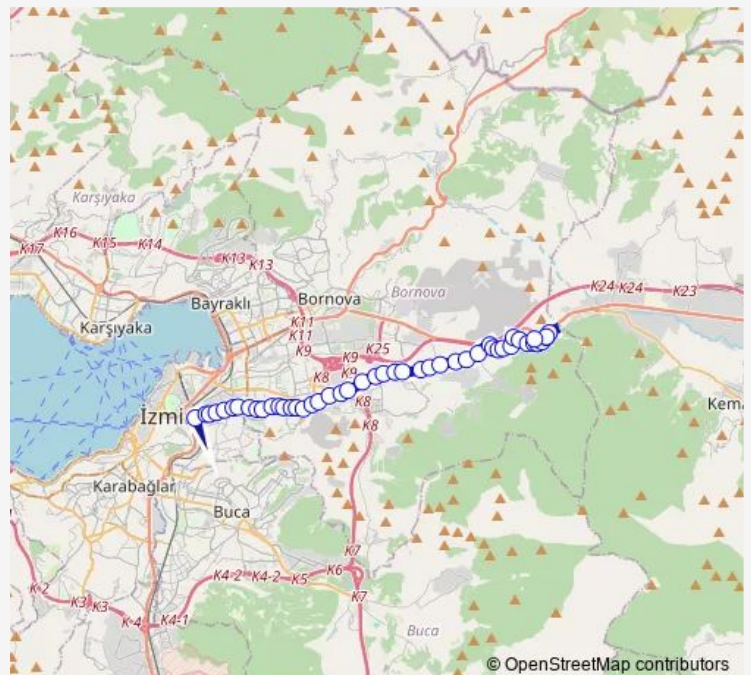

Thursday 06:20-21:10

Friday 06:20-21:10

Saturday 06:40-21:00

Sunday 07:10-20:30

Route info

Direction: Kemer Aktarma Merkezi

Stops: 47

Trip Duration: 1 hour 6 min