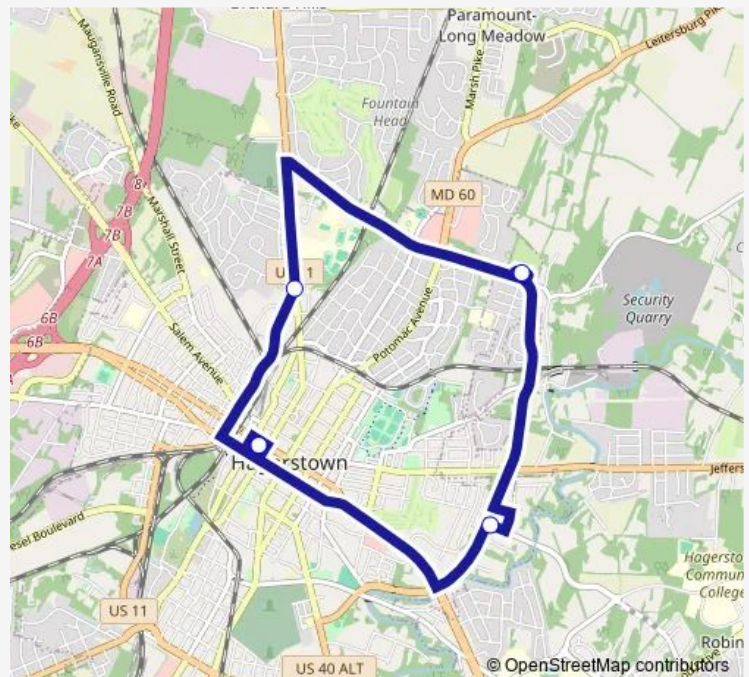

Bus 117 Long Meadow Via Eastern

[Go to website](#)

Direction

Transfer Center — Transfer Center

5 stops

[Open route schedule](#)

Transfer Center

Eastern & Professional

Y.M.C.A.

Pennsylvania & Burhans

Transfer Center

Route schedule

Transfer Center — Transfer Center

Monday 07:15-17:15

Tuesday 07:15-17:15

Wednesday 07:15-17:15

Thursday 07:15-17:15

Friday 07:15-17:15

Saturday 08:15-17:15

Sunday —

Route info

Direction: Transfer Center

Stops: 5

Trip Duration: 0 hour 30 min

117 — Long Meadow Via Eastern

117 Bus time schedules and route maps are available in an offline PDF at busmaps.com. Use the busmaps.com website to see live bus times, train schedule or subway schedule, and step-by-step directions for all public transit in Hagerstown