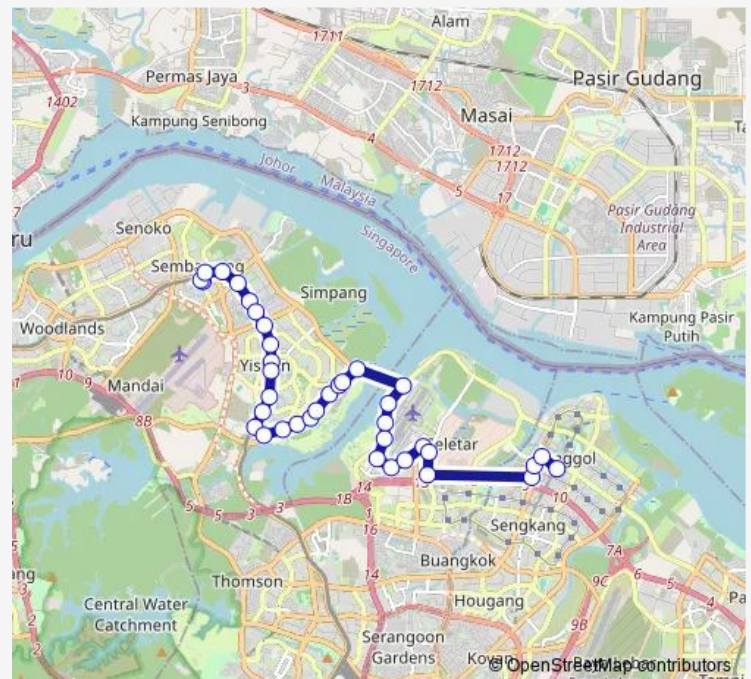

Thursday 05:45

Friday 05:45

Saturday 05:45

Sunday 05:45

Route info

Direction: Sembawang Int

Stops: 37

Trip Duration: 1 hour 20 min

Monday 05:45

Tuesday 05:45

Wednesday 05:45

Thursday 05:45

Friday 05:45

Saturday 05:45

Sunday 05:45

Route info