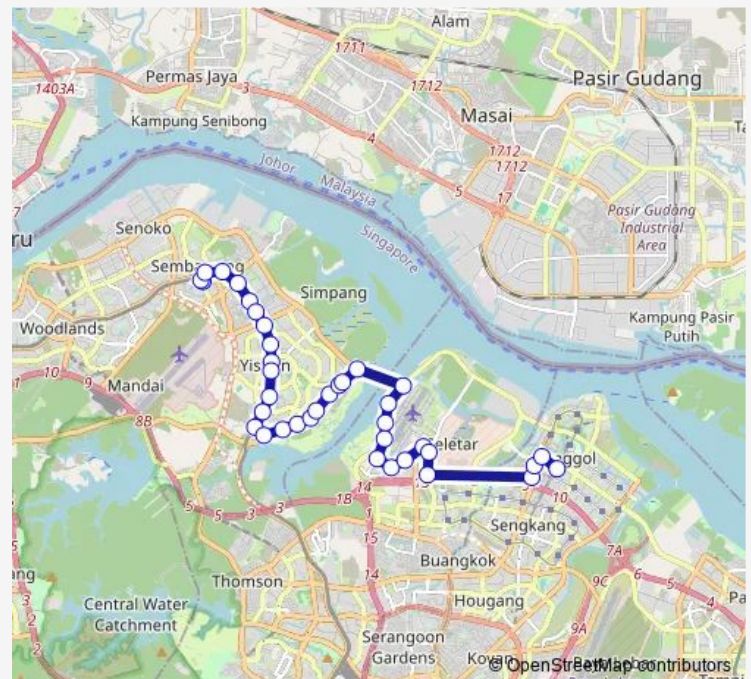

Thursday 05:45

Friday 05:45

Saturday 05:45

Sunday 05:45

Route info

Direction: Sembawang Int

Stops: 37

Trip Duration: 1 hour 20 min

117

BusMaps

Blk 469b

Aft Yishun Ave 8

Aft Shell Aviation

ST Aerospace

Youth Flying Club

Bef Seletar A'Space Lane