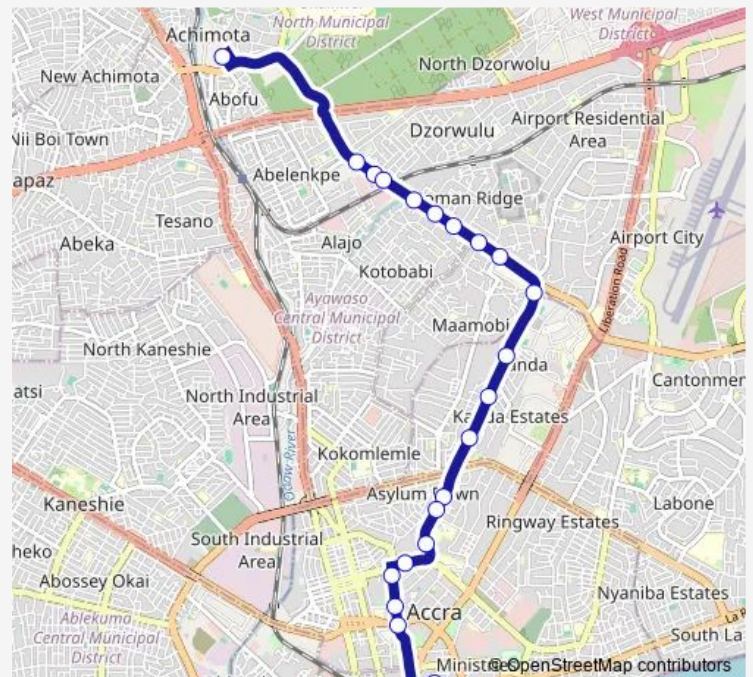

Tigo Office

Accra Technical University

Accra New Tema Station

Route schedule

Achimota New Station — Accra New Tema Station

Monday 06:00

Tuesday 06:00

Wednesday 06:00

Thursday 06:00

Friday 06:00

Saturday 06:00

Sunday 06:00

Route info

Direction: Achimota New Station

Stops: 21

Trip Duration: 1 hour 14 min

117 — Accra New Tema Station ↔ Achimota

Direction

Accra New Tema Station — Achimota New Station

31 stops

[Open route schedule](#)

Accra New Tema Station

National Theatre

Children's Park First

Direction: Accra New Tema Station

Stops: 31

Trip Duration: 1 hour 38 min

Abofu Overhead

Abofu Market

Presby School

Vulcanizer

Curve