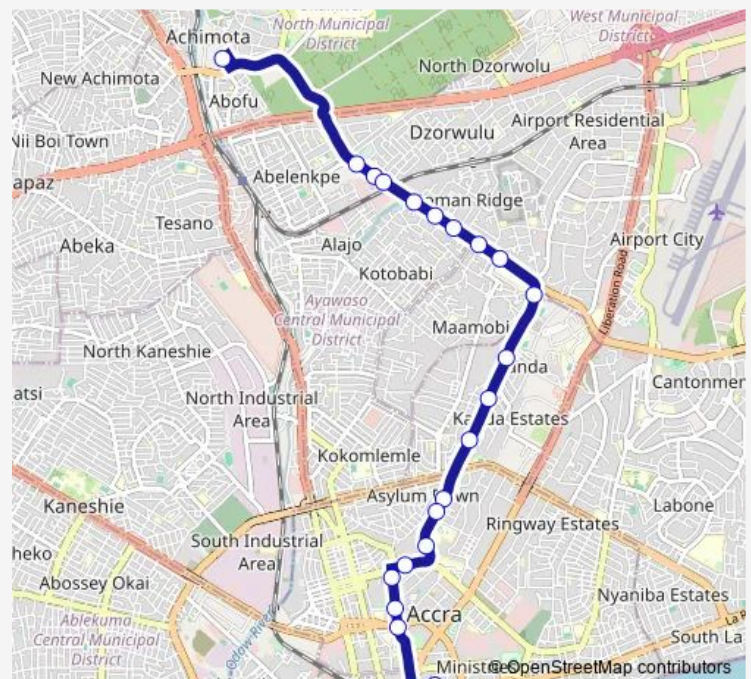

Thursday 06:00

Friday 06:00

Saturday 06:00

Sunday 06:00

Route info

Direction: Achimota New Station

Stops: 21

Trip Duration: 1 hour 14 min

117 — Accra New Tema Station ↔ Achimota

Direction

Accra New Tema Station — Achimota New Station

31 stops

[Open route schedule](#)

Accra New Tema Station

National Theatre

Children's Park First

Monday 06:00

Tuesday 06:00

Wednesday 06:00

Thursday 06:00

Friday 06:00

Saturday 06:00

Sunday 06:00

Route info

Direction: Accra New Tema Station

Stops: 31

Trip Duration: 1 hour 38 min

Abofu Overhead

Abofu Market

Presby School

Vulcanizer

Curve