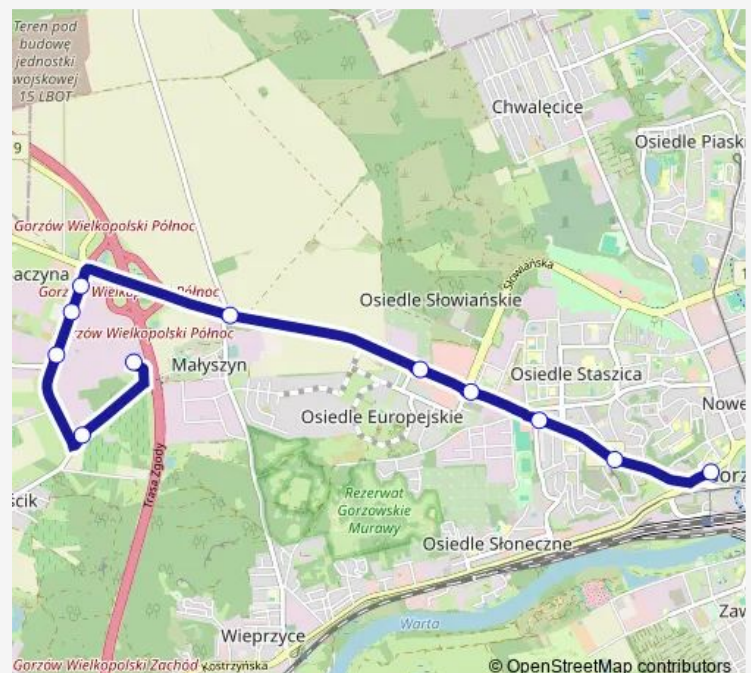

Rondo Małyzyńskie

Rondo Europejskie

Rondo Szczecińskie

Rondo Myśluborskie

Asnyka

Awf

Route schedule

Tpv — Awf

Monday 07:45-12:45

Tuesday 07:45-12:45

Wednesday 07:45-12:45

Thursday 07:45-12:45

Friday 07:45-12:45

Saturday 07:45-12:45

Sunday 07:45-12:45

Route info

Direction: Tpv

Stops: 8

Trip Duration: 0 hour 12 min

Direction

Chróścik — Awf

13 stops

[Open route schedule](#)

Chróścik

Friday 09:30-17:35

Saturday 09:30-17:35

Sunday 09:30-17:35

Route info

Direction: Awf

Stops: 13

Trip Duration: 0 hour 21 min

Direction