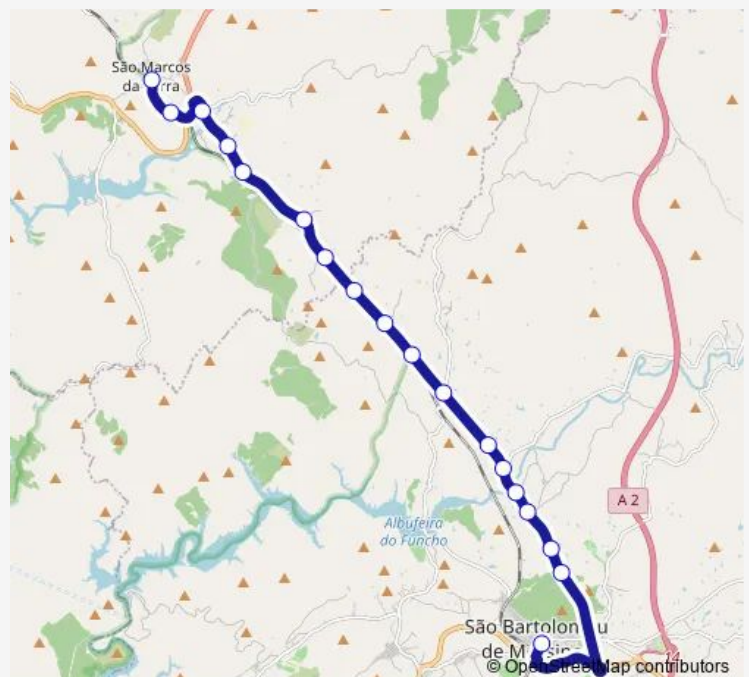

Saturday —

Sunday —

**Route info**

Direction: SB Messines (Terminal Rodoviário)

Stops: 18

Trip Duration: 0 hour 20 min

117 — S. Bart. Messines – S. Marcos da Serra

## Direction

S. Marcos da Serra (Povo) — SB Messines (Terminal Rodoviário)

22 stops

[Open route schedule](#)

S. Marcos da Serra (Povo)

S. Marcos da Serra (Estação)

S. Marcos da Serra (X Ic1)

Silveira

## Route schedule

S. Marcos da Serra (Povo) — SB Messines (Terminal Rodoviário)

Monday 07:00-17:40

Tuesday 07:00-17:40

Wednesday 07:00-17:40

Thursday 07:00-17:40

Friday 07:00-17:40

Saturday —

## Route info

Direction: S. Marcos da Serra (Povo)

Stops: 22

Trip Duration: 0 hour 20 min

117 Bus time schedules and route maps are available in an offline PDF at [busmaps.com](https://busmaps.com). Use the [busmaps.com](https://busmaps.com) website to see live bus times, train schedule or subway schedule, and step-by-step directions for all public transit in Silves