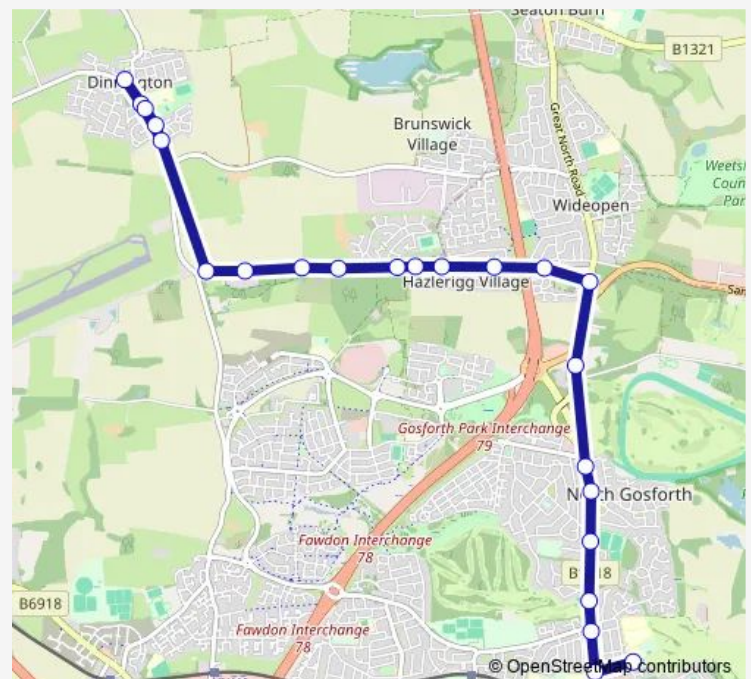

Bus 117

[Go to website](#)

Direction

Brunton Lane-Havannah Crescent — Gosforth East Middle School

23 stops

[Open route schedule](#)

Brunton Lane-Havannah Crescent

Main Road-Horton Crescent

Brunton Park

Great North Road-Three Mile Inn

Great North Road-Broadway East

Route schedule

Brunton Lane-Havannah Crescent — Gosforth East Middle School

Monday 08:25

Tuesday 08:25

Wednesday 08:25

Thursday 08:25

Friday 08:25

Saturday —

Sunday —

Route info

Direction: Brunton Lane-Havannah Crescent

Stops: 23

Trip Duration: 0 hour 20 min

117

Great North Road-Park Avenue

Gosforth East Middle School

117 Bus time schedules and route maps are available in an offline PDF at busmaps.com. Use the busmaps.com website to see live bus times, train schedule or subway schedule, and step-by-step directions for all public transit in Dinnington