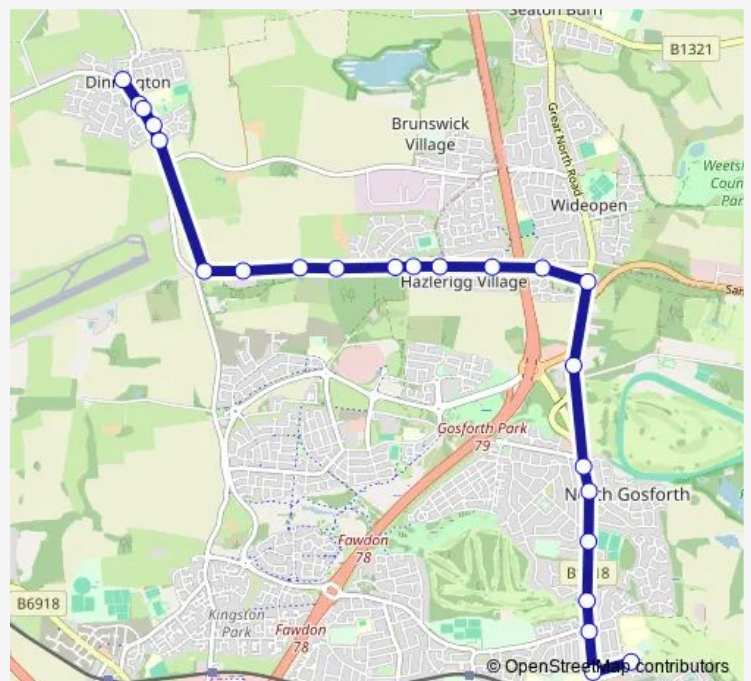

Bus 117

[Go to website](#)

Direction

Brunton Lane-Havannah Crescent — Gosforth East Middle School

23 stops

[Open route schedule](#)

Brunton Lane-Havannah Crescent

Main Road-Horton Crescent

Brunton Park

Great North Road-Three Mile Inn

Great North Road-Broadway East

Route schedule

Brunton Lane-Havannah Crescent — Gosforth East Middle School

Monday 08:25

Tuesday 08:25

Wednesday 08:25

Thursday 08:25

Friday 08:25

Saturday —

Sunday —

Route info

Direction: Brunton Lane-Havannah Crescent

Stops: 23

Trip Duration: 0 hour 20 min

117

Great North Road-Park Avenue

Gosforth East Middle School

117 Bus time schedules and route maps are available in an offline PDF at busmaps.com. Use the busmaps.com website to see live bus times, train schedule or subway schedule, and step-by-step directions for all public transit in Dinnington