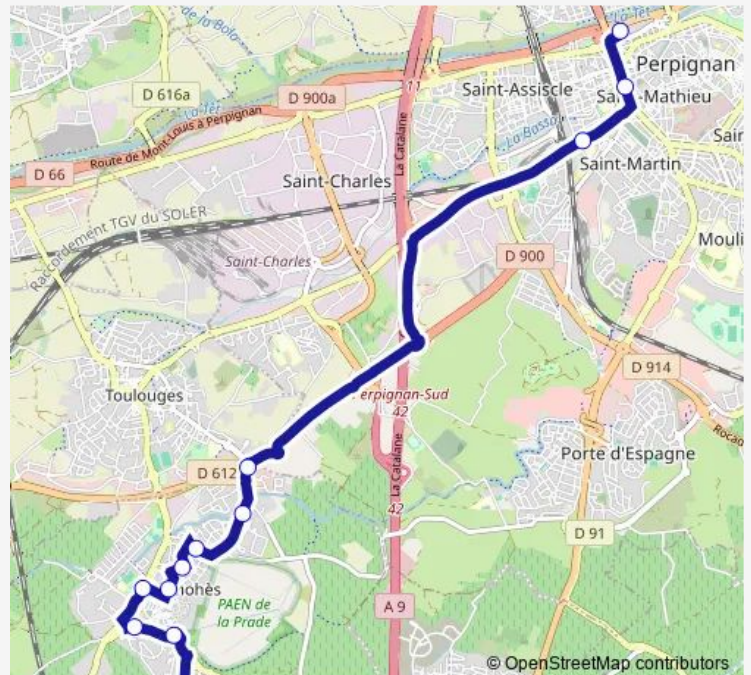

Carignans

Grenache

Massaguères

Abricotiers

Campagne

Las Canals

Trignagues

Colomina

Thursday —

Friday —

Saturday —

Sunday —

Route info

Direction: Caratg

Stops: 13

Trip Duration: 0 hour 35 min