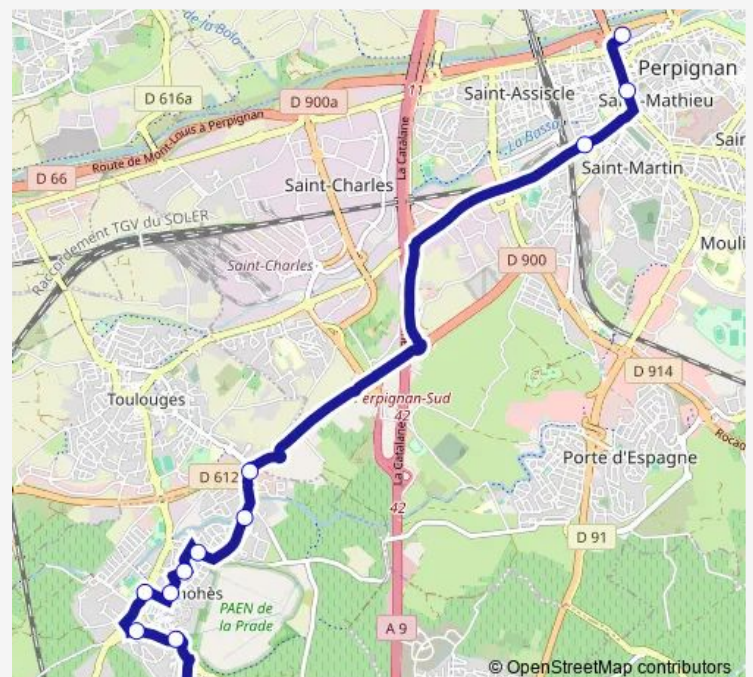

Carignans

Grenache

Massaguères

Abricotiers

Campagne

Las Canals

Trignagues

Colomina

Thursday —

Friday —

Saturday —

Sunday —

Route info

Direction: Caratg

Stops: 13

Trip Duration: 0 hour 35 min